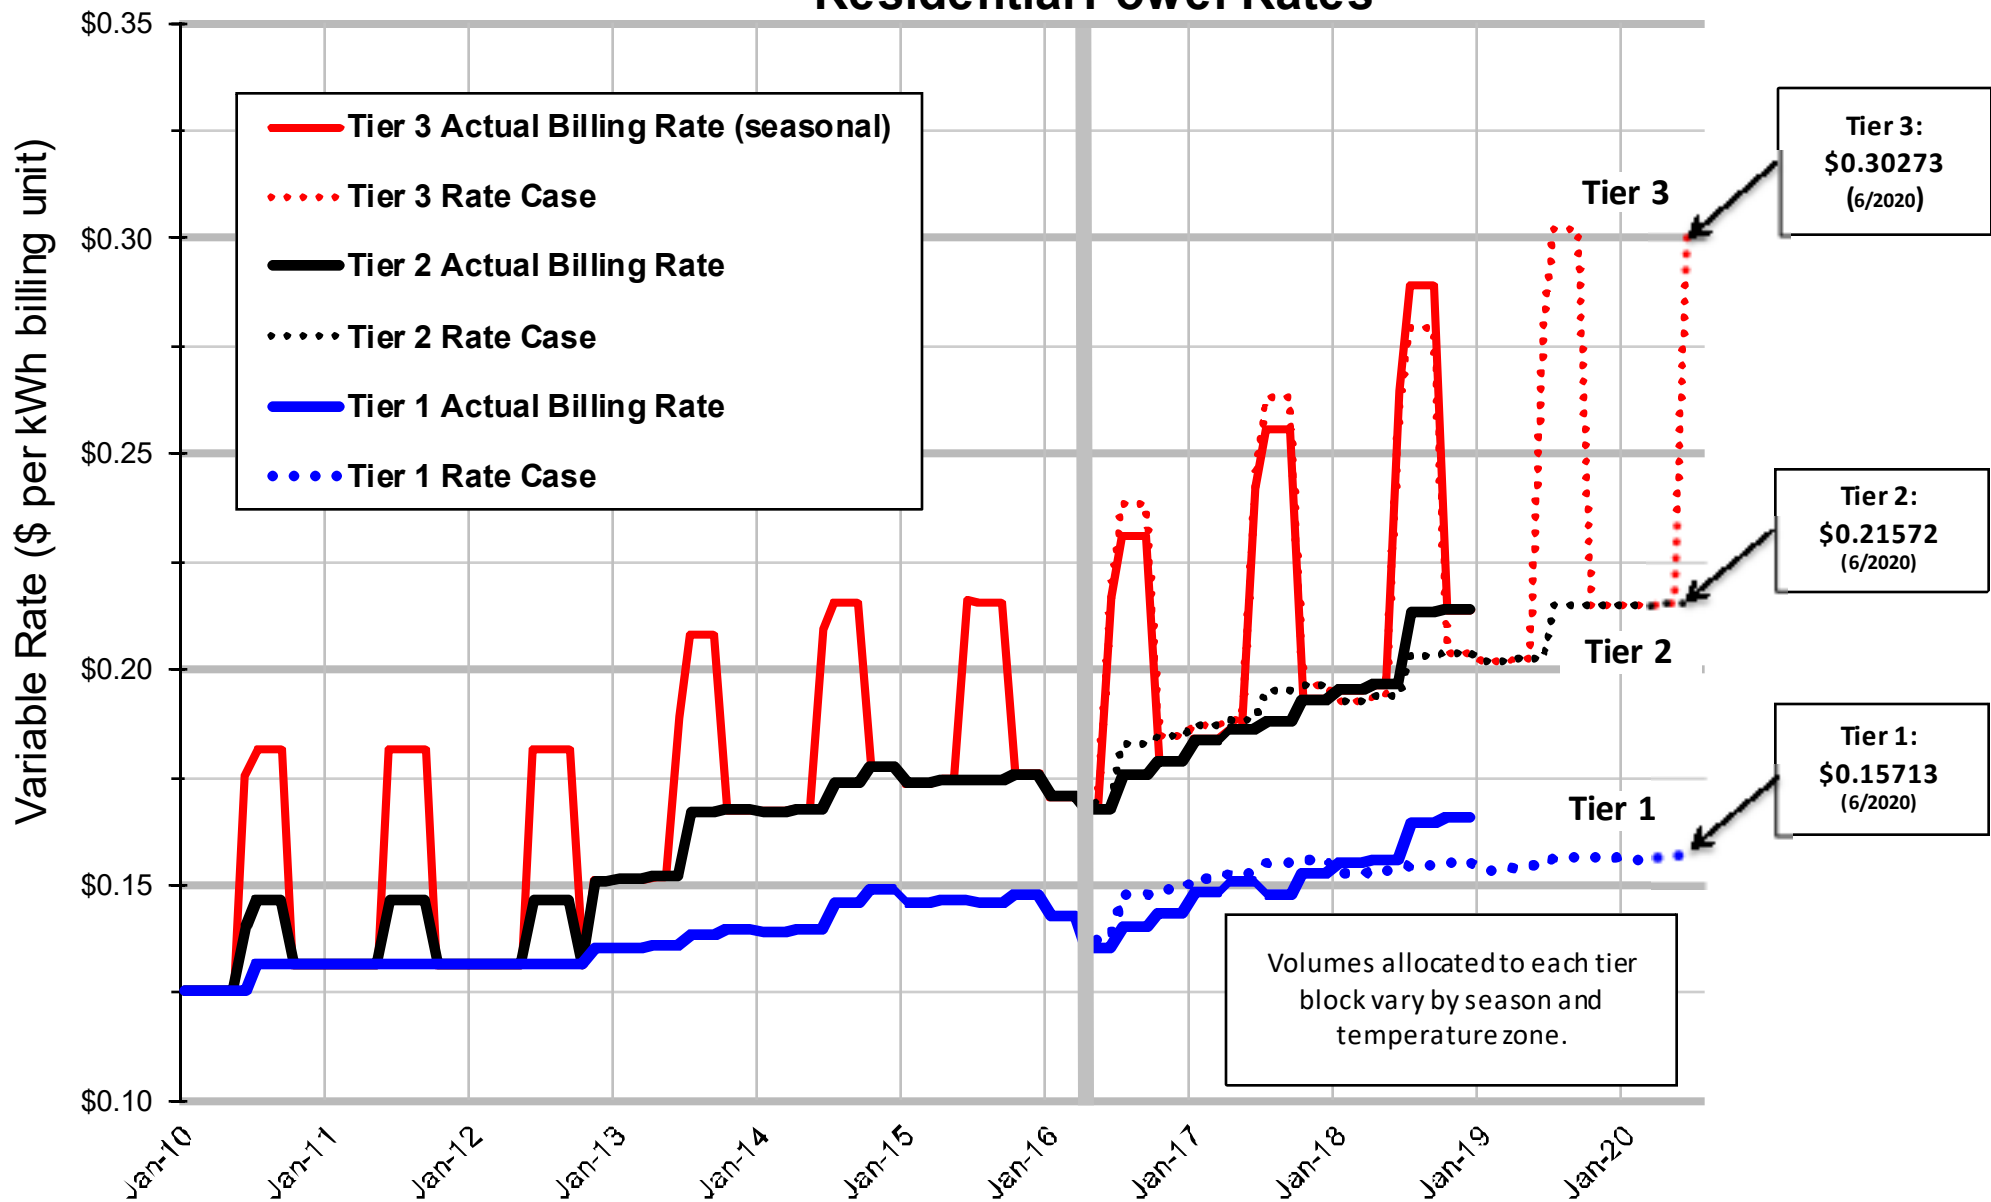

# LADWP Schedule R-1 Residential Power Rates