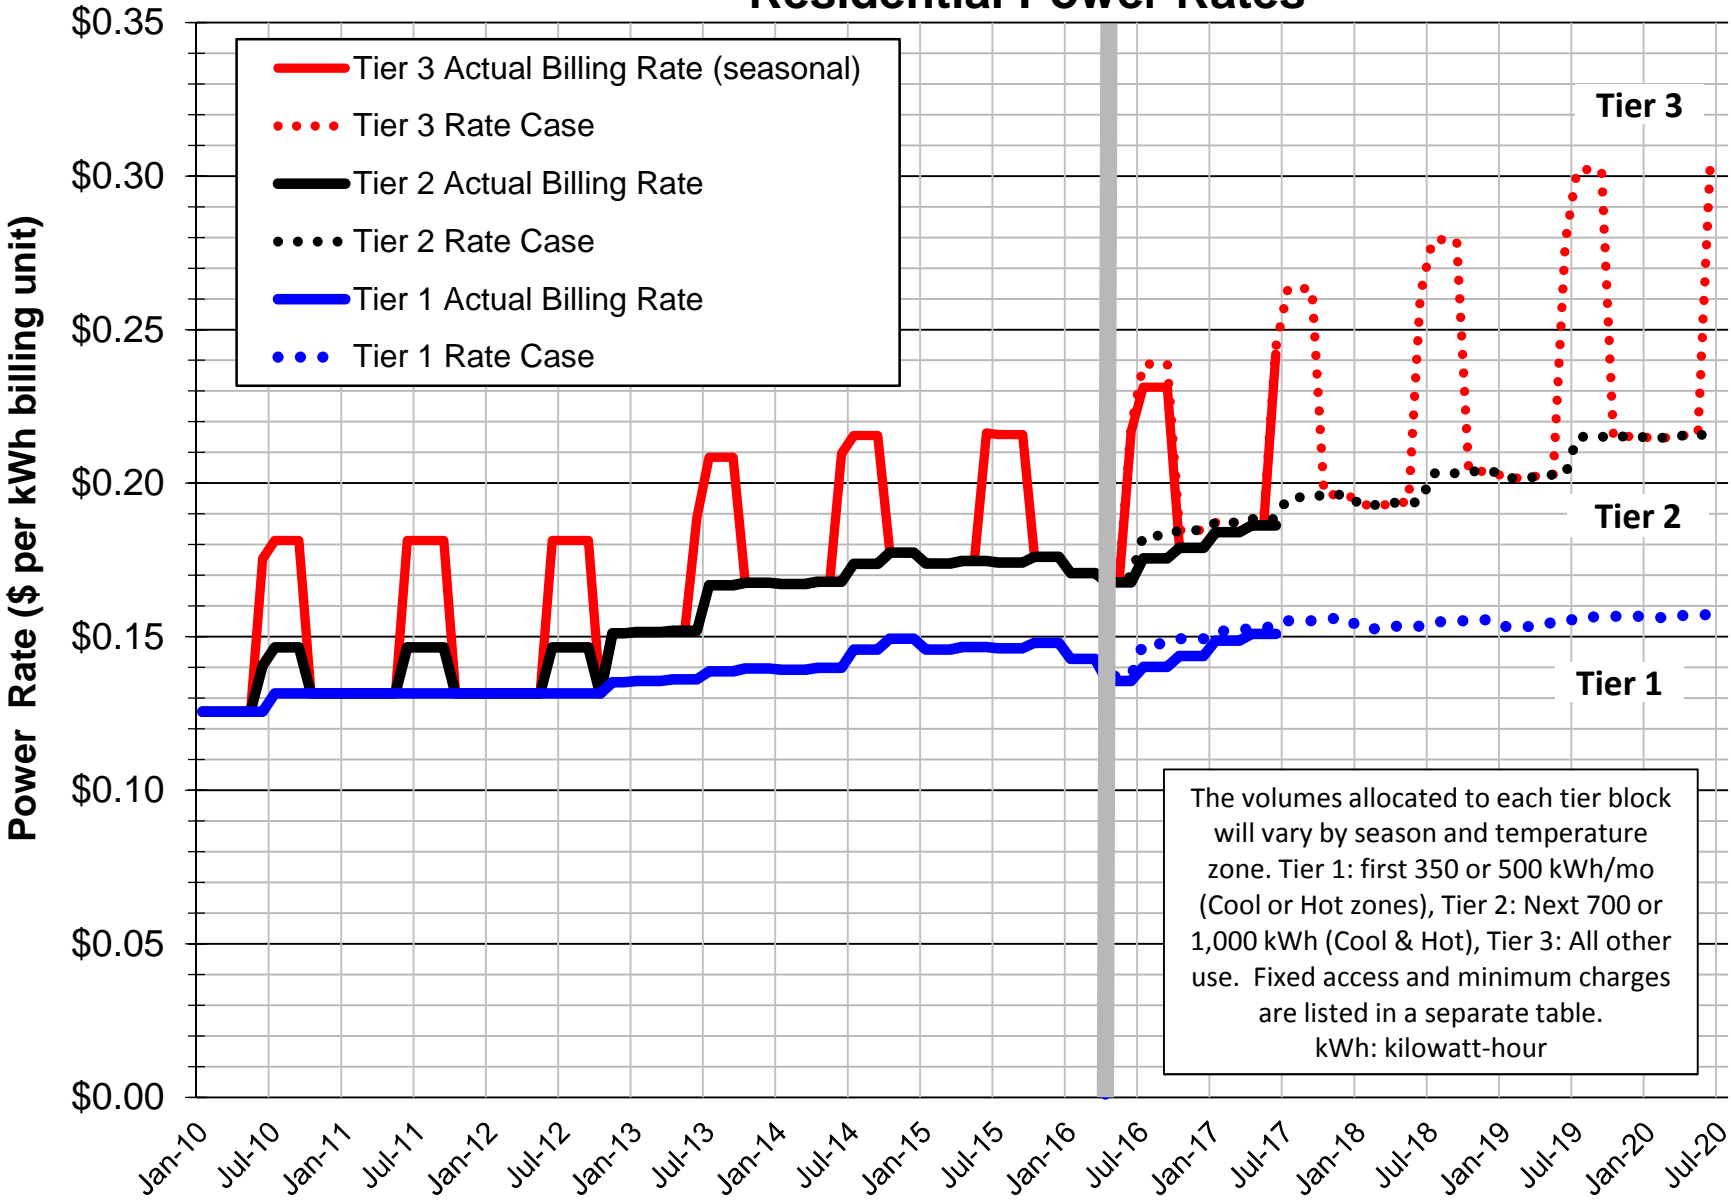

Past & Future LADWP Schedule R-1 Residential Power Rates

Past & Future LADWP Schedule A Single-Dwelling Unit Residential Water Rates