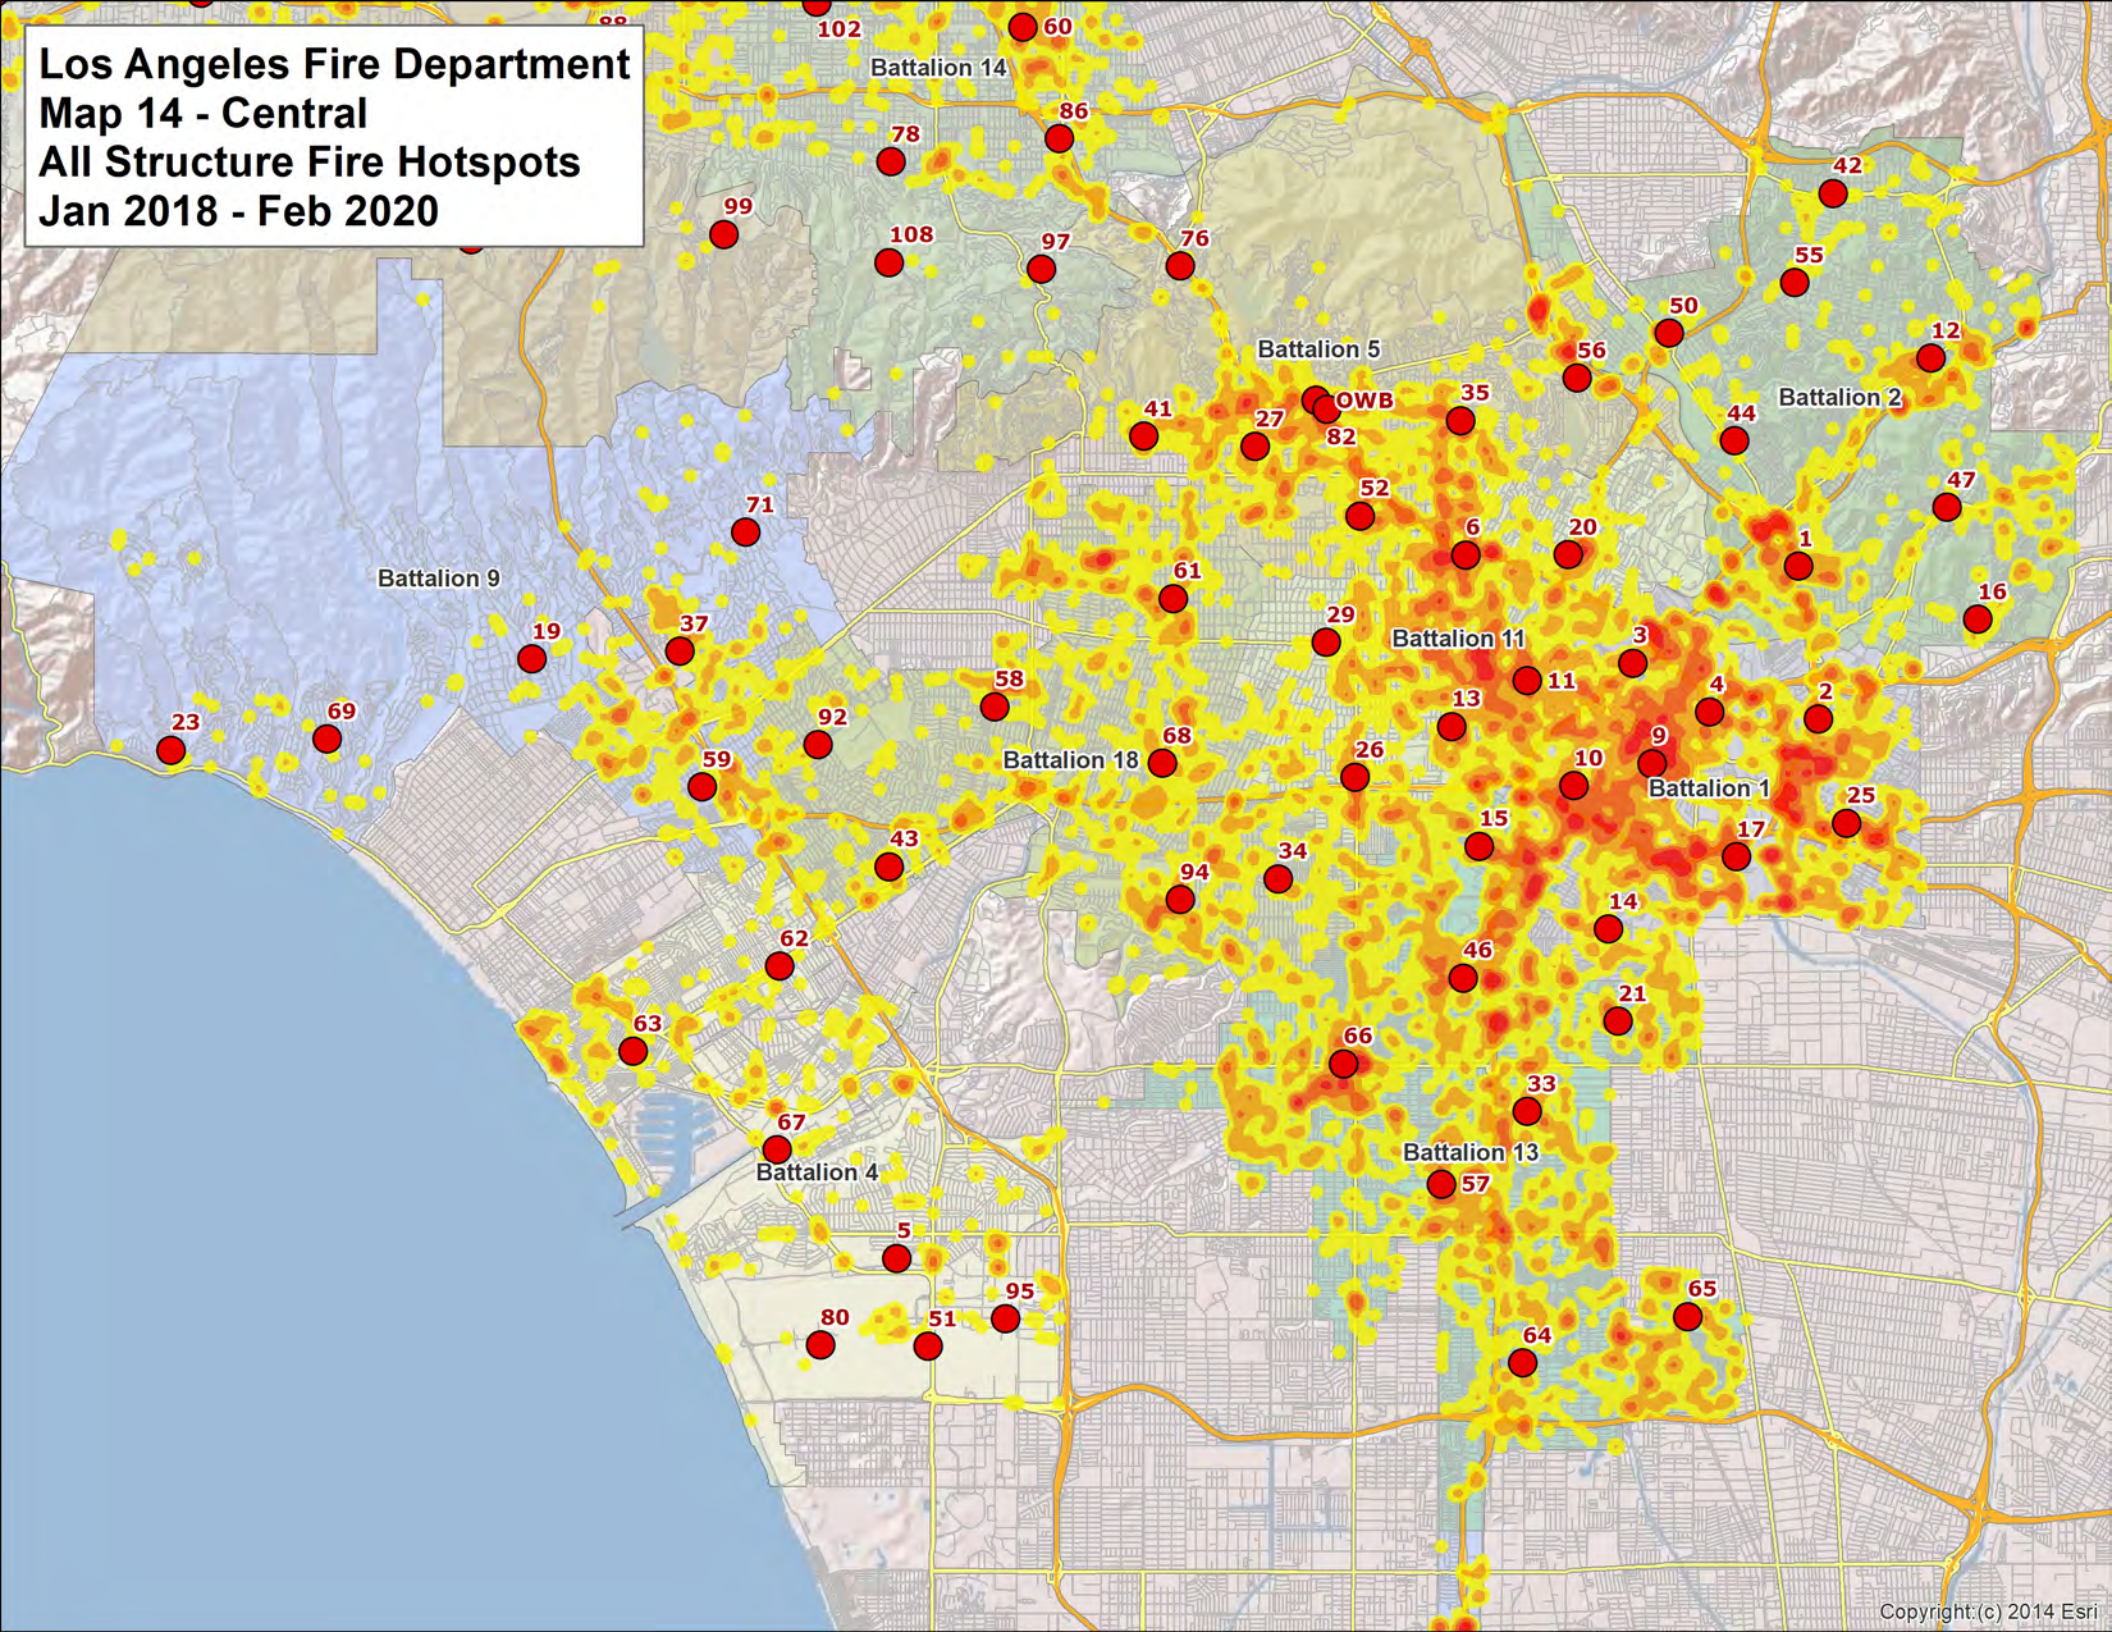

**Los Angeles Fire Department  
Map 11 - South  
All Structure Fires Scatter Plot  
Jan 2018 - Feb 2020**

**Los Angeles Fire Department  
Map 12 - Central  
All EMS/Rescue Hotspots  
Jan 2018 - Feb 2020**

**Los Angeles Fire Department  
Map 12 - North  
All EMS/Rescue Hotspots  
Jan 2018 - Feb 2020**

**Los Angeles Fire Department  
Map 12 - South  
All EMS/Rescue Hotspots  
Jan 2018 - Feb 2020**

**Los Angeles Fire Department  
Map 13 - Central  
All Fires Hotspots  
Jan 2018 - Feb 2020**

**Los Angeles Fire Department  
Map 13 - South  
All Fires Hotspots  
Jan 2018 - Feb 2020**

**Los Angeles Fire Department  
Map 14 - Central  
All Structure Fire Hotspots  
Jan 2018 - Feb 2020**

**Los Angeles Fire Department  
Map 14 - North  
All Structure Fire Hotspots  
Jan 2018 - Feb 2020**

**Los Angeles Fire Department  
Map 14 - South  
All Structure Fire Hotspots  
Jan 2018 - Feb 2020**