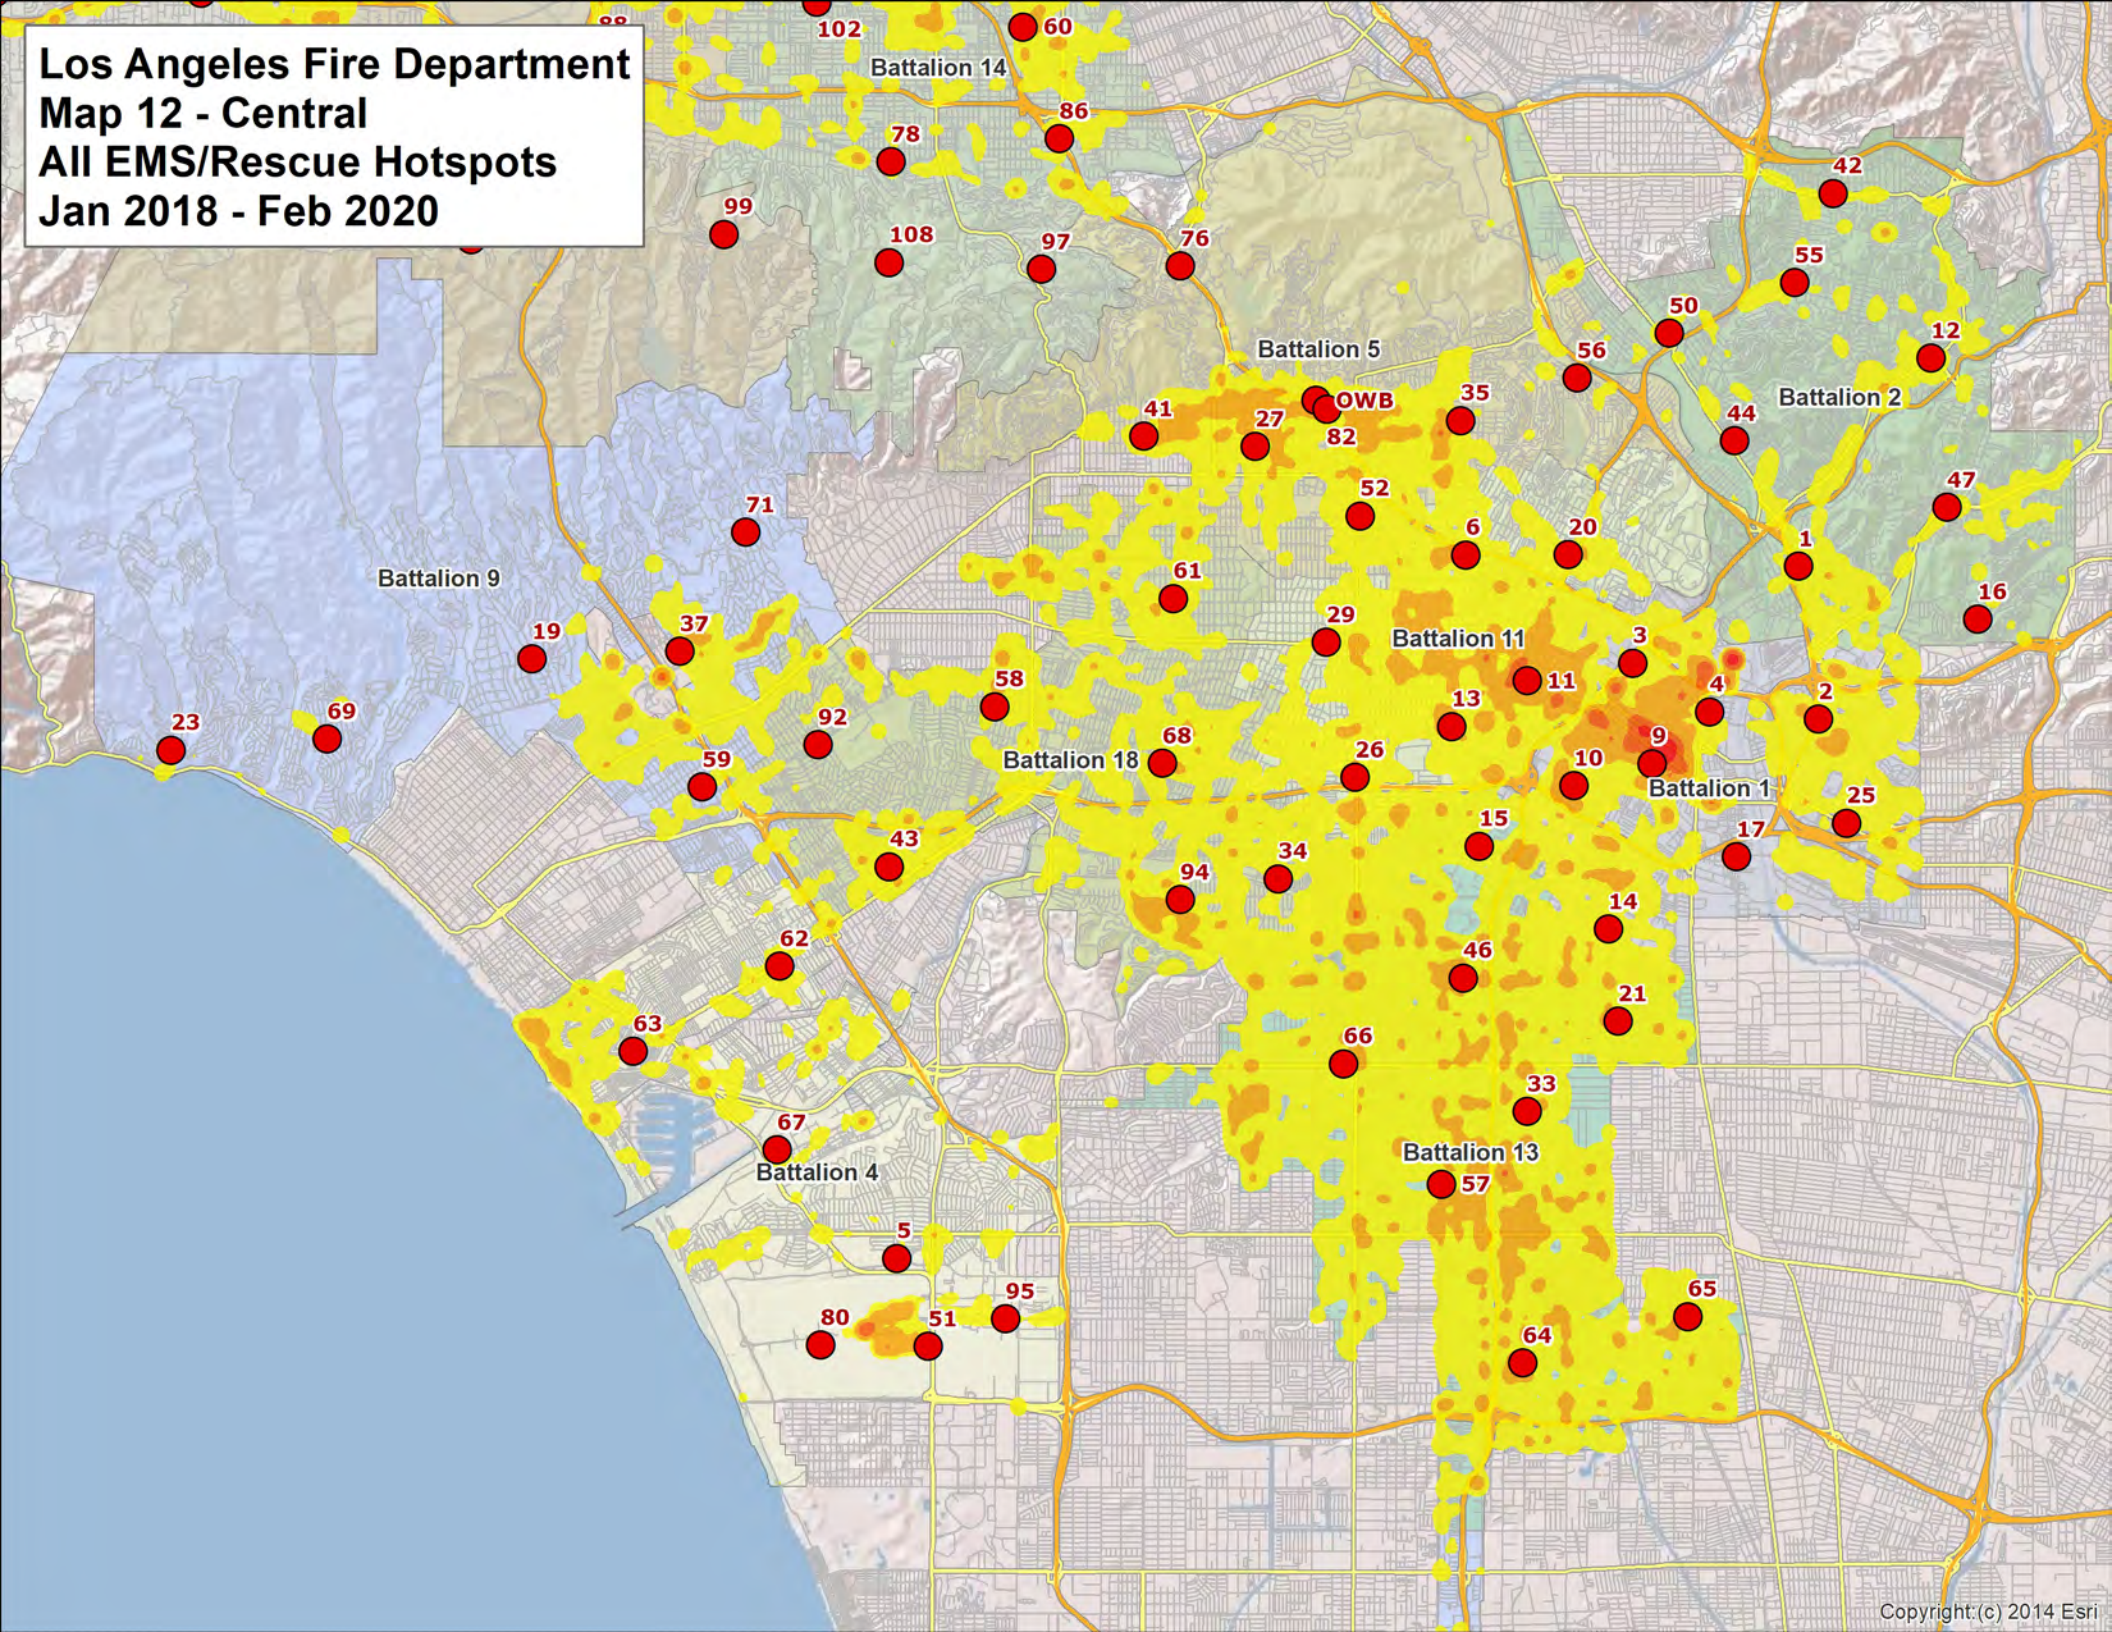

**Los Angeles Fire Department  
Map 10 - North  
All Fire Incidents Scatter Plot  
Jan 2018 - Feb 2020**

**Los Angeles Fire Department  
Map 10 - South  
All Fire Incidents Scatter Plot  
Jan 2018 - Feb 2020**

**Los Angeles Fire Department  
Map 11 - Central  
All Structure Fires Scatter Plot  
Jan 2018 - Feb 2020**

**Los Angeles Fire Department  
Map 11 - North  
All Structure Fires Scatter Plot  
Jan 2018 - Feb 2020**

**Los Angeles Fire Department  
Map 11 - South  
All Structure Fires Scatter Plot  
Jan 2018 - Feb 2020**

**Los Angeles Fire Department  
Map 12 - Central  
All EMS/Rescue Hotspots  
Jan 2018 - Feb 2020**

**Los Angeles Fire Department  
Map 12 - North  
All EMS/Rescue Hotspots  
Jan 2018 - Feb 2020**

**Los Angeles Fire Department  
Map 12 - South  
All EMS/Rescue Hotspots  
Jan 2018 - Feb 2020**

**Los Angeles Fire Department  
Map 13 - Central  
All Fires Hotspots  
Jan 2018 - Feb 2020**