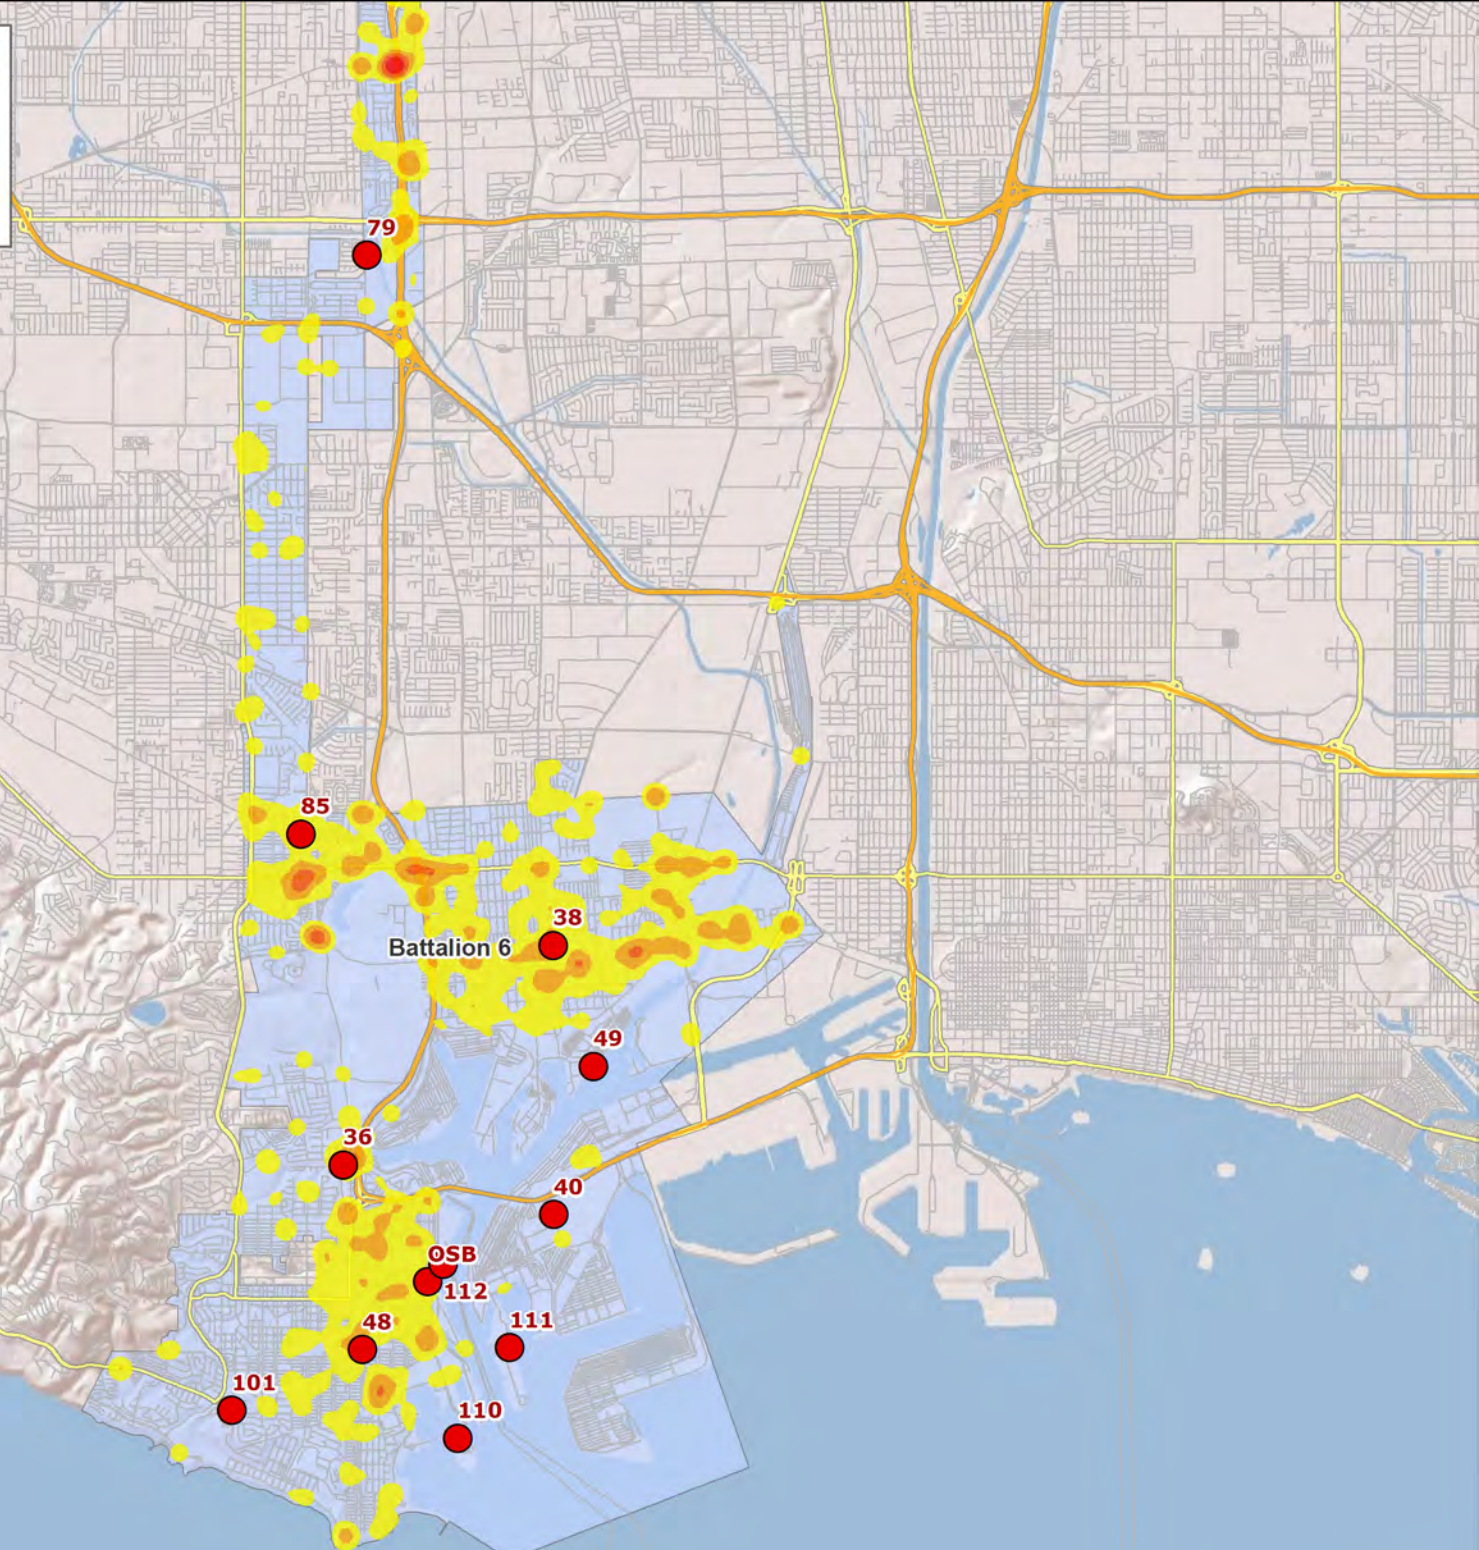

**Los Angeles Fire Department  
Map 11 - South  
All Structure Fires Scatter Plot  
Jan 2018 - Feb 2020**

**Los Angeles Fire Department  
Map 12 - Central  
All EMS/Rescue Hotspots  
Jan 2018 - Feb 2020**

**Los Angeles Fire Department  
Map 12 - North  
All EMS/Rescue Hotspots  
Jan 2018 - Feb 2020**

**Los Angeles Fire Department  
Map 12 - South  
All EMS/Rescue Hotspots  
Jan 2018 - Feb 2020**

**Los Angeles Fire Department  
Map 13 - Central  
All Fires Hotspots  
Jan 2018 - Feb 2020**

**Los Angeles Fire Department  
Map 13 - South  
All Fires Hotspots  
Jan 2018 - Feb 2020**

**Los Angeles Fire Department  
Map 14 - Central  
All Structure Fire Hotspots  
Jan 2018 - Feb 2020**

**Los Angeles Fire Department  
Map 14 - North  
All Structure Fire Hotspots  
Jan 2018 - Feb 2020**

**Los Angeles Fire Department  
Map 14 - South  
All Structure Fire Hotspots  
Jan 2018 - Feb 2020**