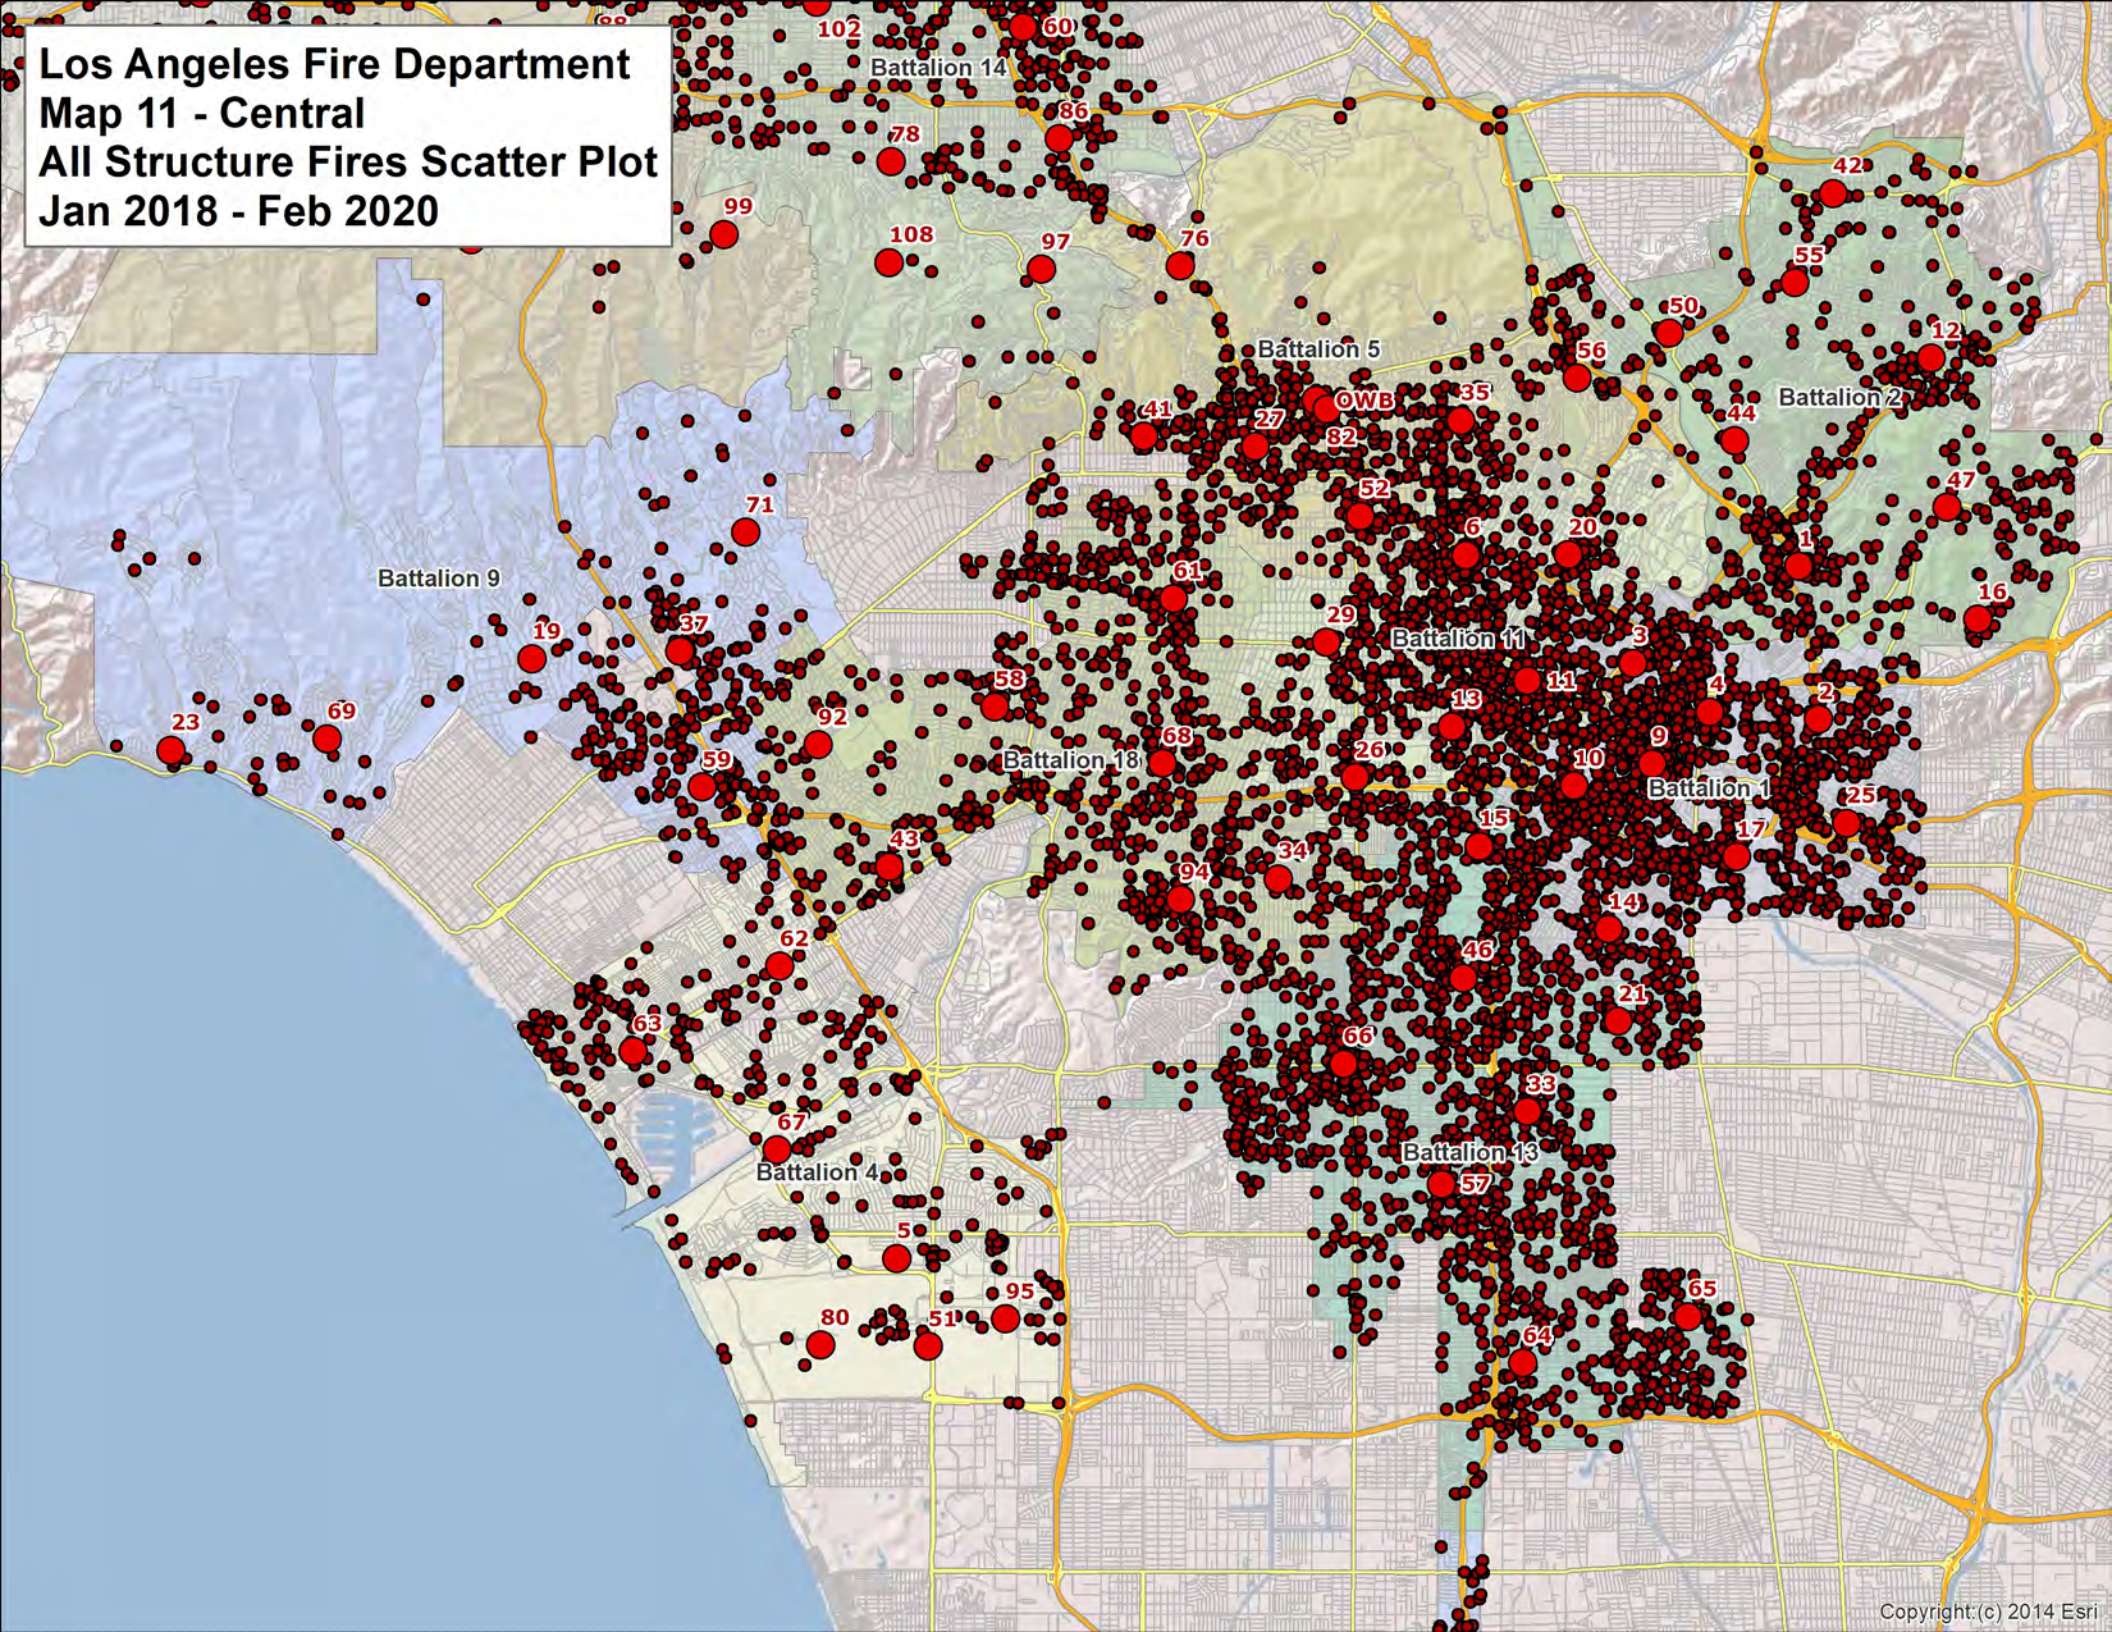

**Los Angeles Fire Department  
Map 10 - North  
All Fire Incidents Scatter Plot  
Jan 2018 - Feb 2020**

**Los Angeles Fire Department  
Map 10 - South  
All Fire Incidents Scatter Plot  
Jan 2018 - Feb 2020**

**Los Angeles Fire Department  
Map 11 - Central  
All Structure Fires Scatter Plot  
Jan 2018 - Feb 2020**

**Los Angeles Fire Department  
Map 11 - North  
All Structure Fires Scatter Plot  
Jan 2018 - Feb 2020**

**Los Angeles Fire Department  
Map 12 - North  
All EMS/Rescue Hotspots  
Jan 2018 - Feb 2020**

**Los Angeles Fire Department  
Map 12 - South  
All EMS/Rescue Hotspots  
Jan 2018 - Feb 2020**

**Los Angeles Fire Department  
Map 13 - Central  
All Fires Hotspots  
Jan 2018 - Feb 2020**

**Los Angeles Fire Department  
Map 14 - South  
All Structure Fire Hotspots  
Jan 2018 - Feb 2020**