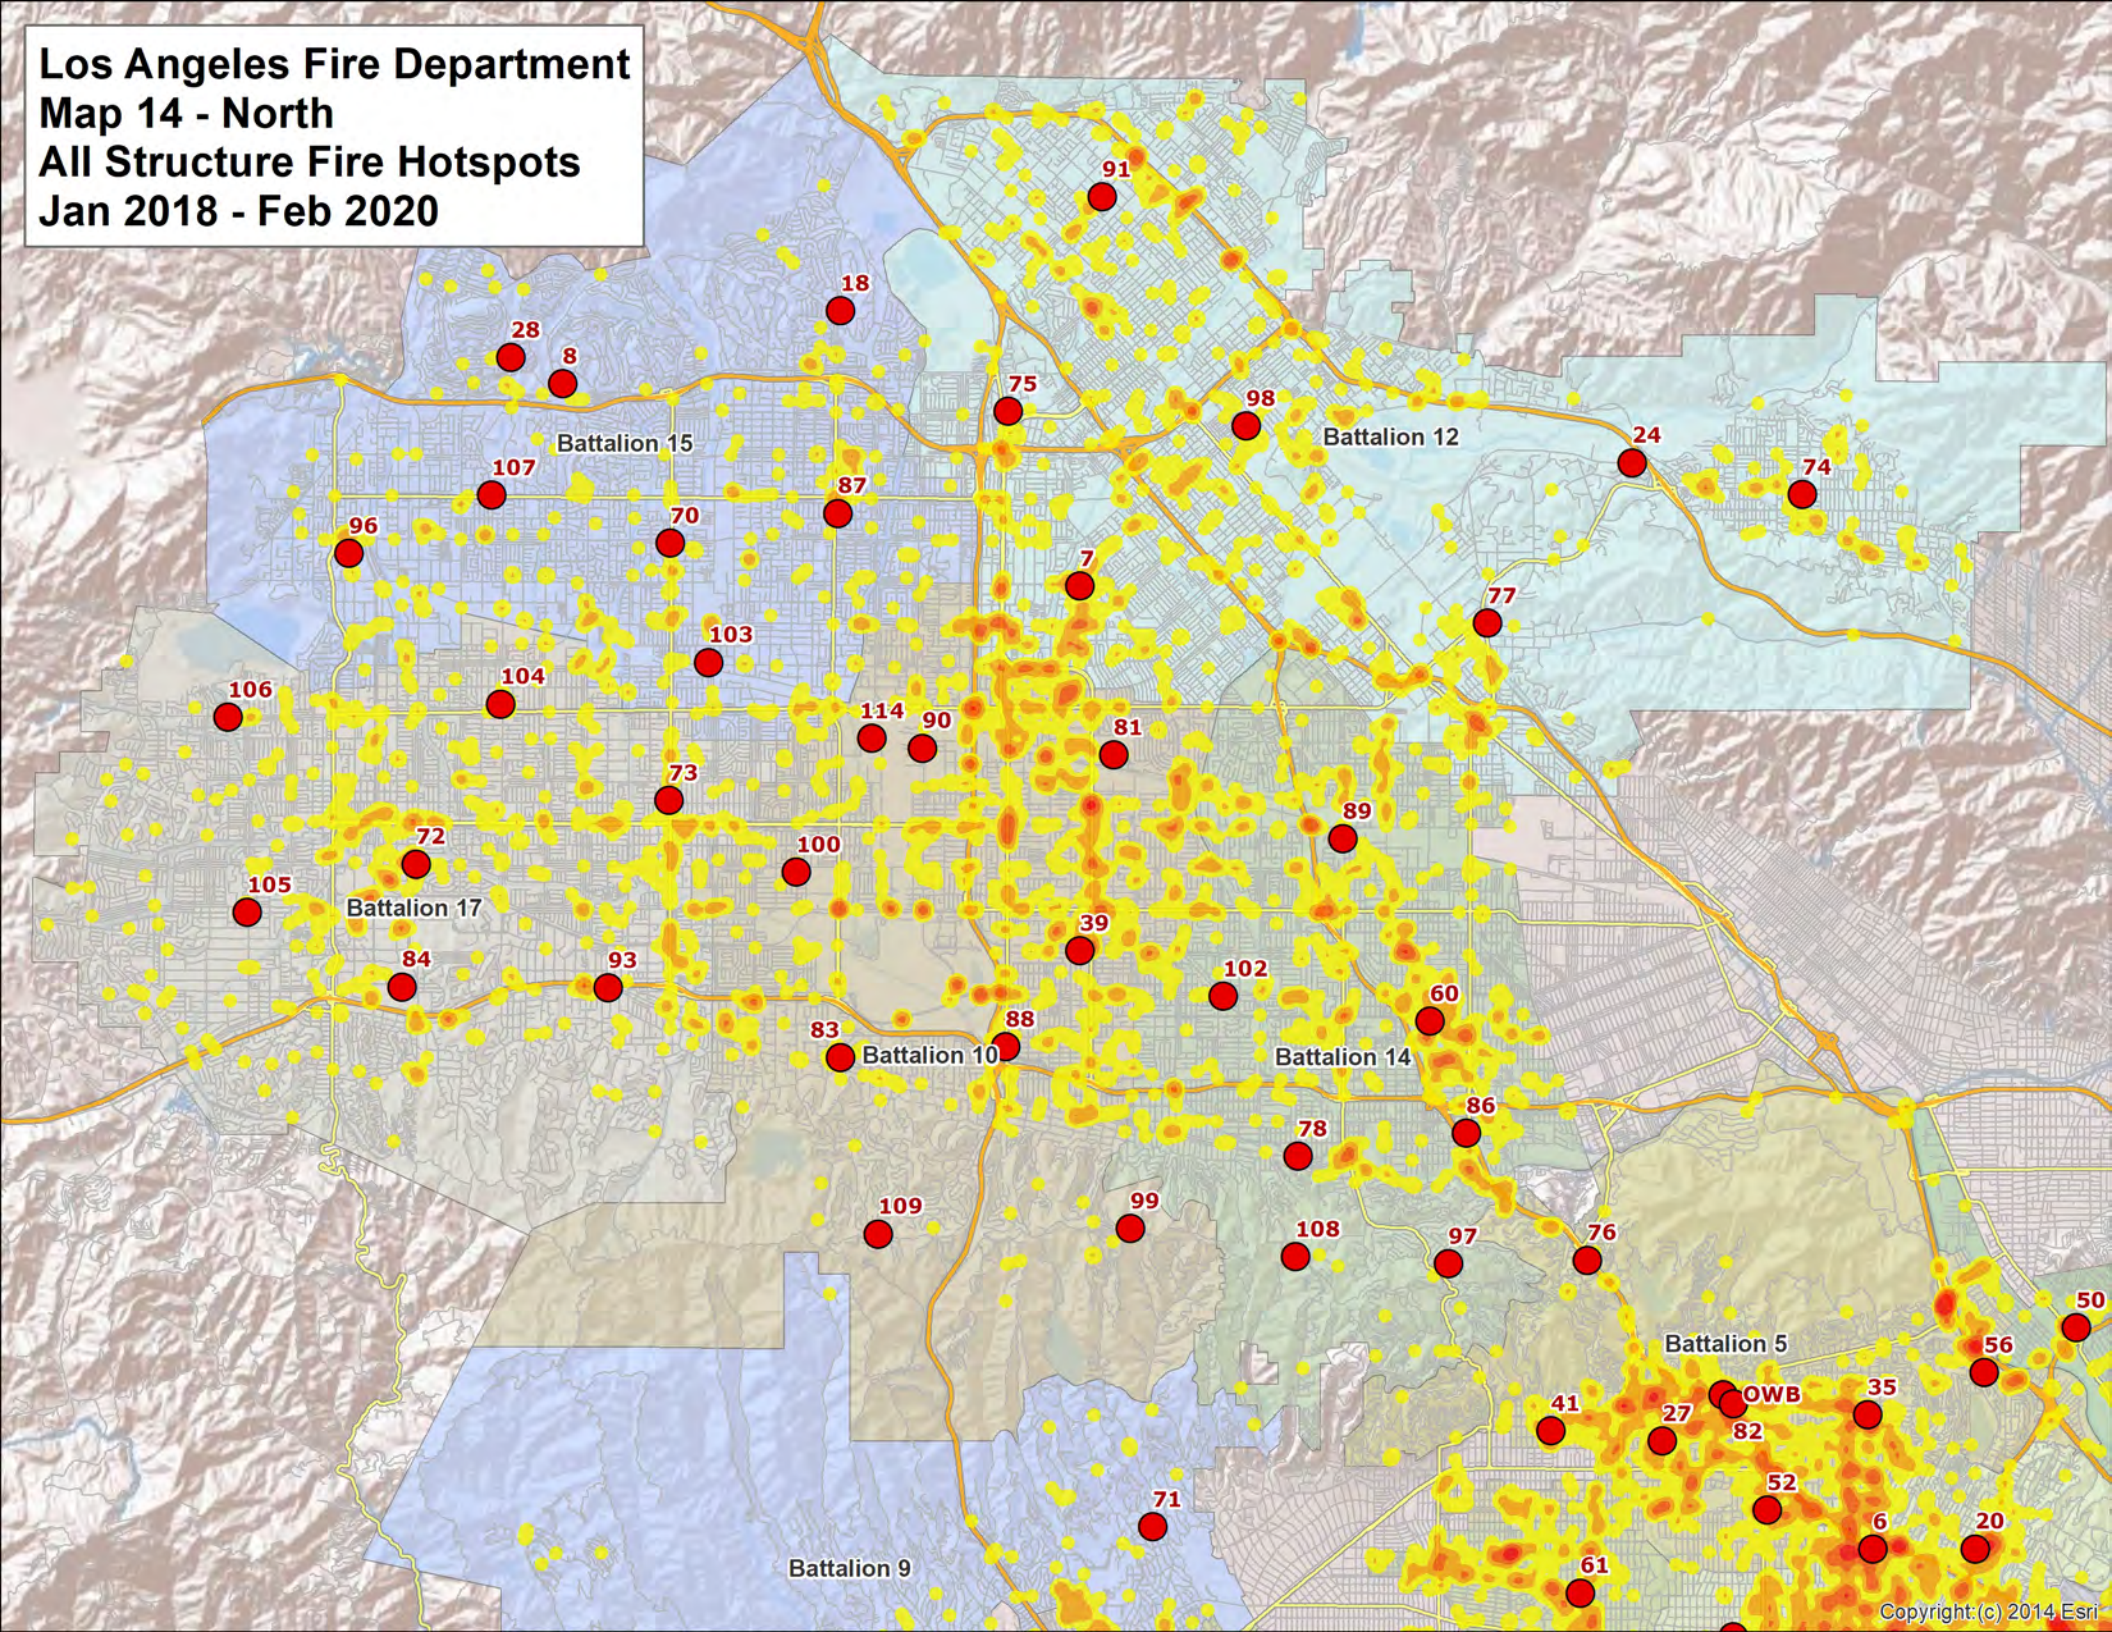

**Los Angeles Fire Department  
Map 12 - North  
All EMS/Rescue Hotspots  
Jan 2018 - Feb 2020**

**Los Angeles Fire Department  
Map 12 - South  
All EMS/Rescue Hotspots  
Jan 2018 - Feb 2020**

**Los Angeles Fire Department  
Map 13 - Central  
All Fires Hotspots  
Jan 2018 - Feb 2020**

**Los Angeles Fire Department  
Map 13 - South  
All Fires Hotspots  
Jan 2018 - Feb 2020**

**Los Angeles Fire Department  
Map 14 - Central  
All Structure Fire Hotspots  
Jan 2018 - Feb 2020**

**Los Angeles Fire Department  
Map 14 - North  
All Structure Fire Hotspots  
Jan 2018 - Feb 2020**

**Los Angeles Fire Department  
Map 14 - South  
All Structure Fire Hotspots  
Jan 2018 - Feb 2020**