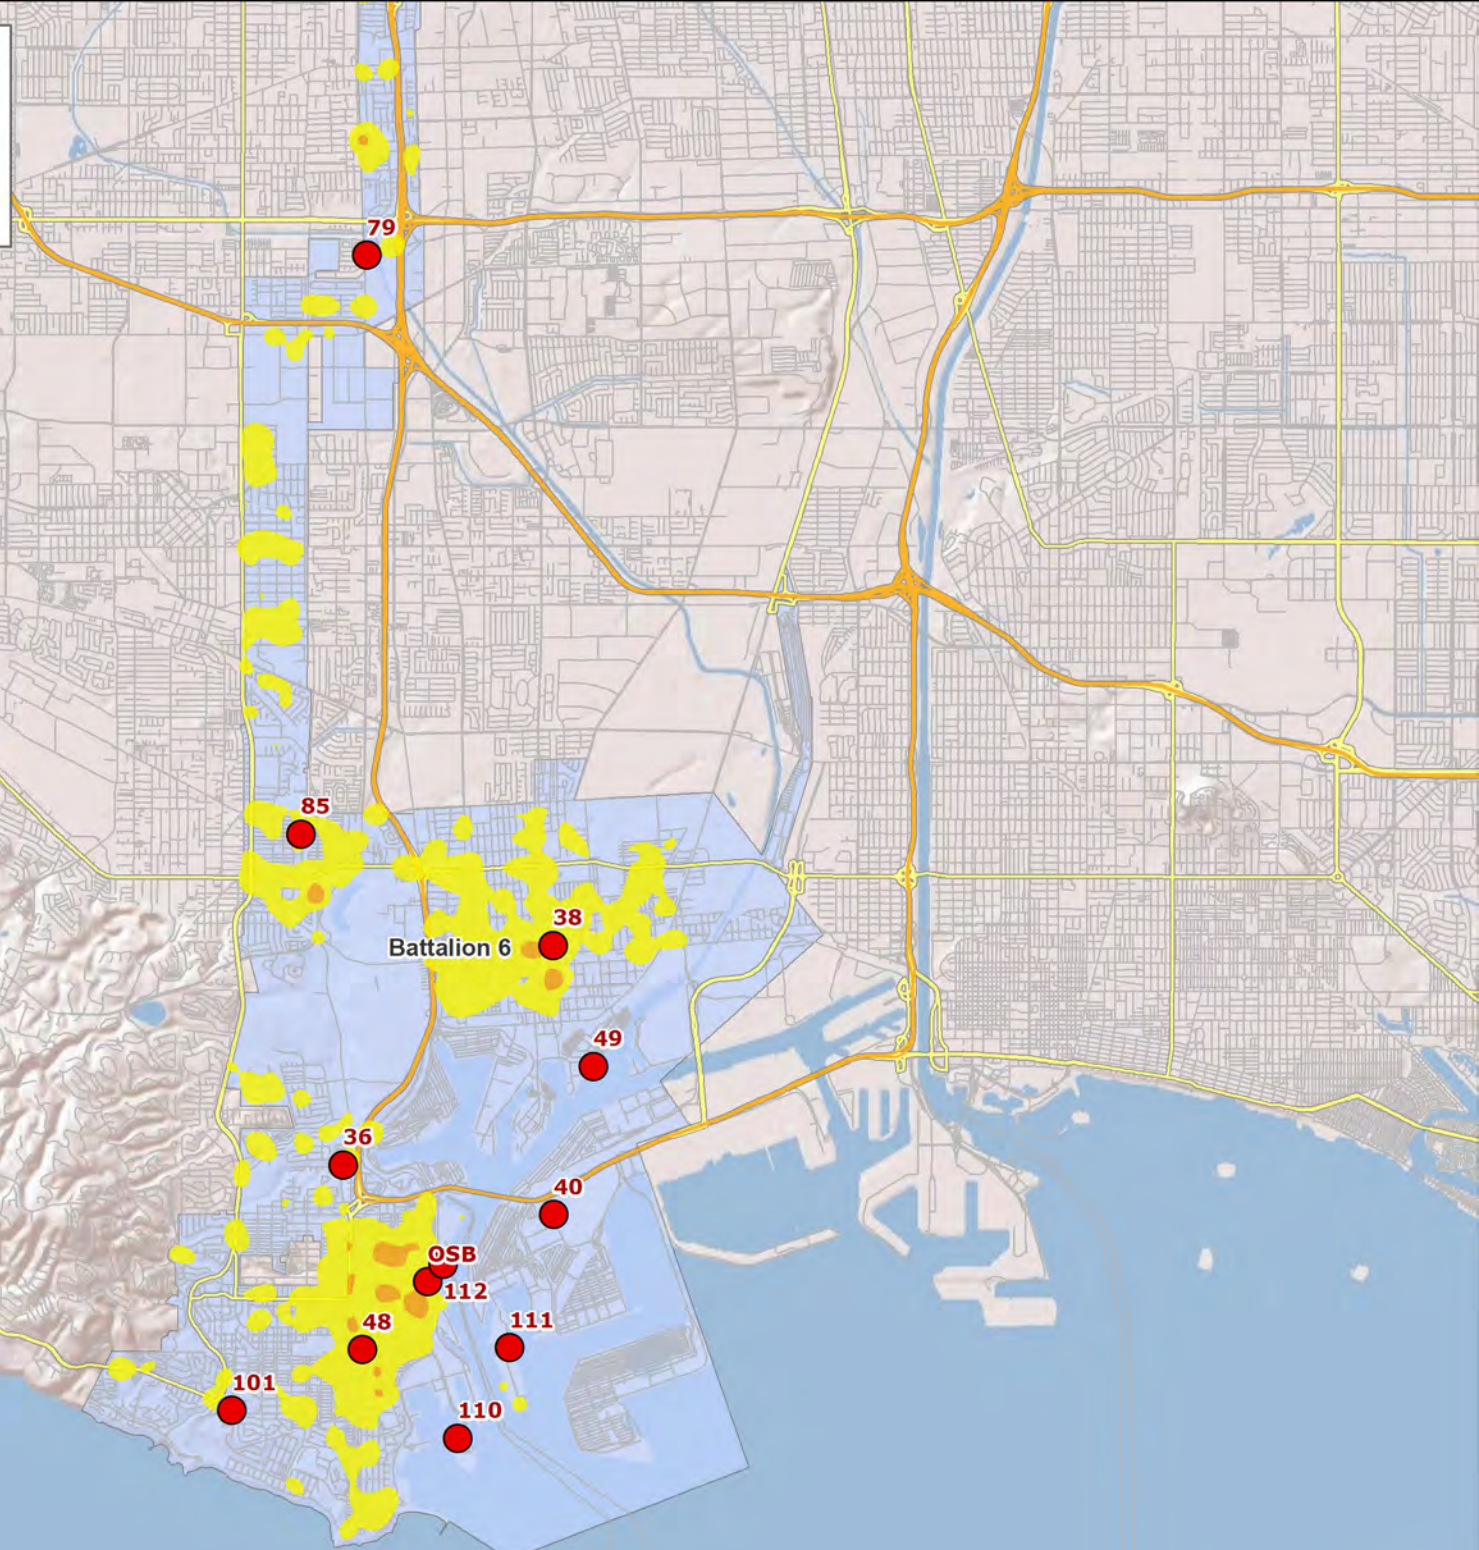

**Los Angeles Fire Department  
Map 11 - South  
All Structure Fires Scatter Plot  
Jan 2018 - Feb 2020**

**Los Angeles Fire Department  
Map 12 - Central  
All EMS/Rescue Hotspots  
Jan 2018 - Feb 2020**

**Los Angeles Fire Department  
Map 12 - North  
All EMS/Rescue Hotspots  
Jan 2018 - Feb 2020**

**Los Angeles Fire Department  
Map 12 - South  
All EMS/Rescue Hotspots  
Jan 2018 - Feb 2020**

**Los Angeles Fire Department  
Map 13 - Central  
All Fires Hotspots  
Jan 2018 - Feb 2020**

**Los Angeles Fire Department  
Map 13 - South  
All Fires Hotspots  
Jan 2018 - Feb 2020**

**Los Angeles Fire Department  
Map 14 - Central  
All Structure Fire Hotspots  
Jan 2018 - Feb 2020**

**Los Angeles Fire Department  
Map 14 - North  
All Structure Fire Hotspots  
Jan 2018 - Feb 2020**

**Los Angeles Fire Department  
Map 14 - South  
All Structure Fire Hotspots  
Jan 2018 - Feb 2020**