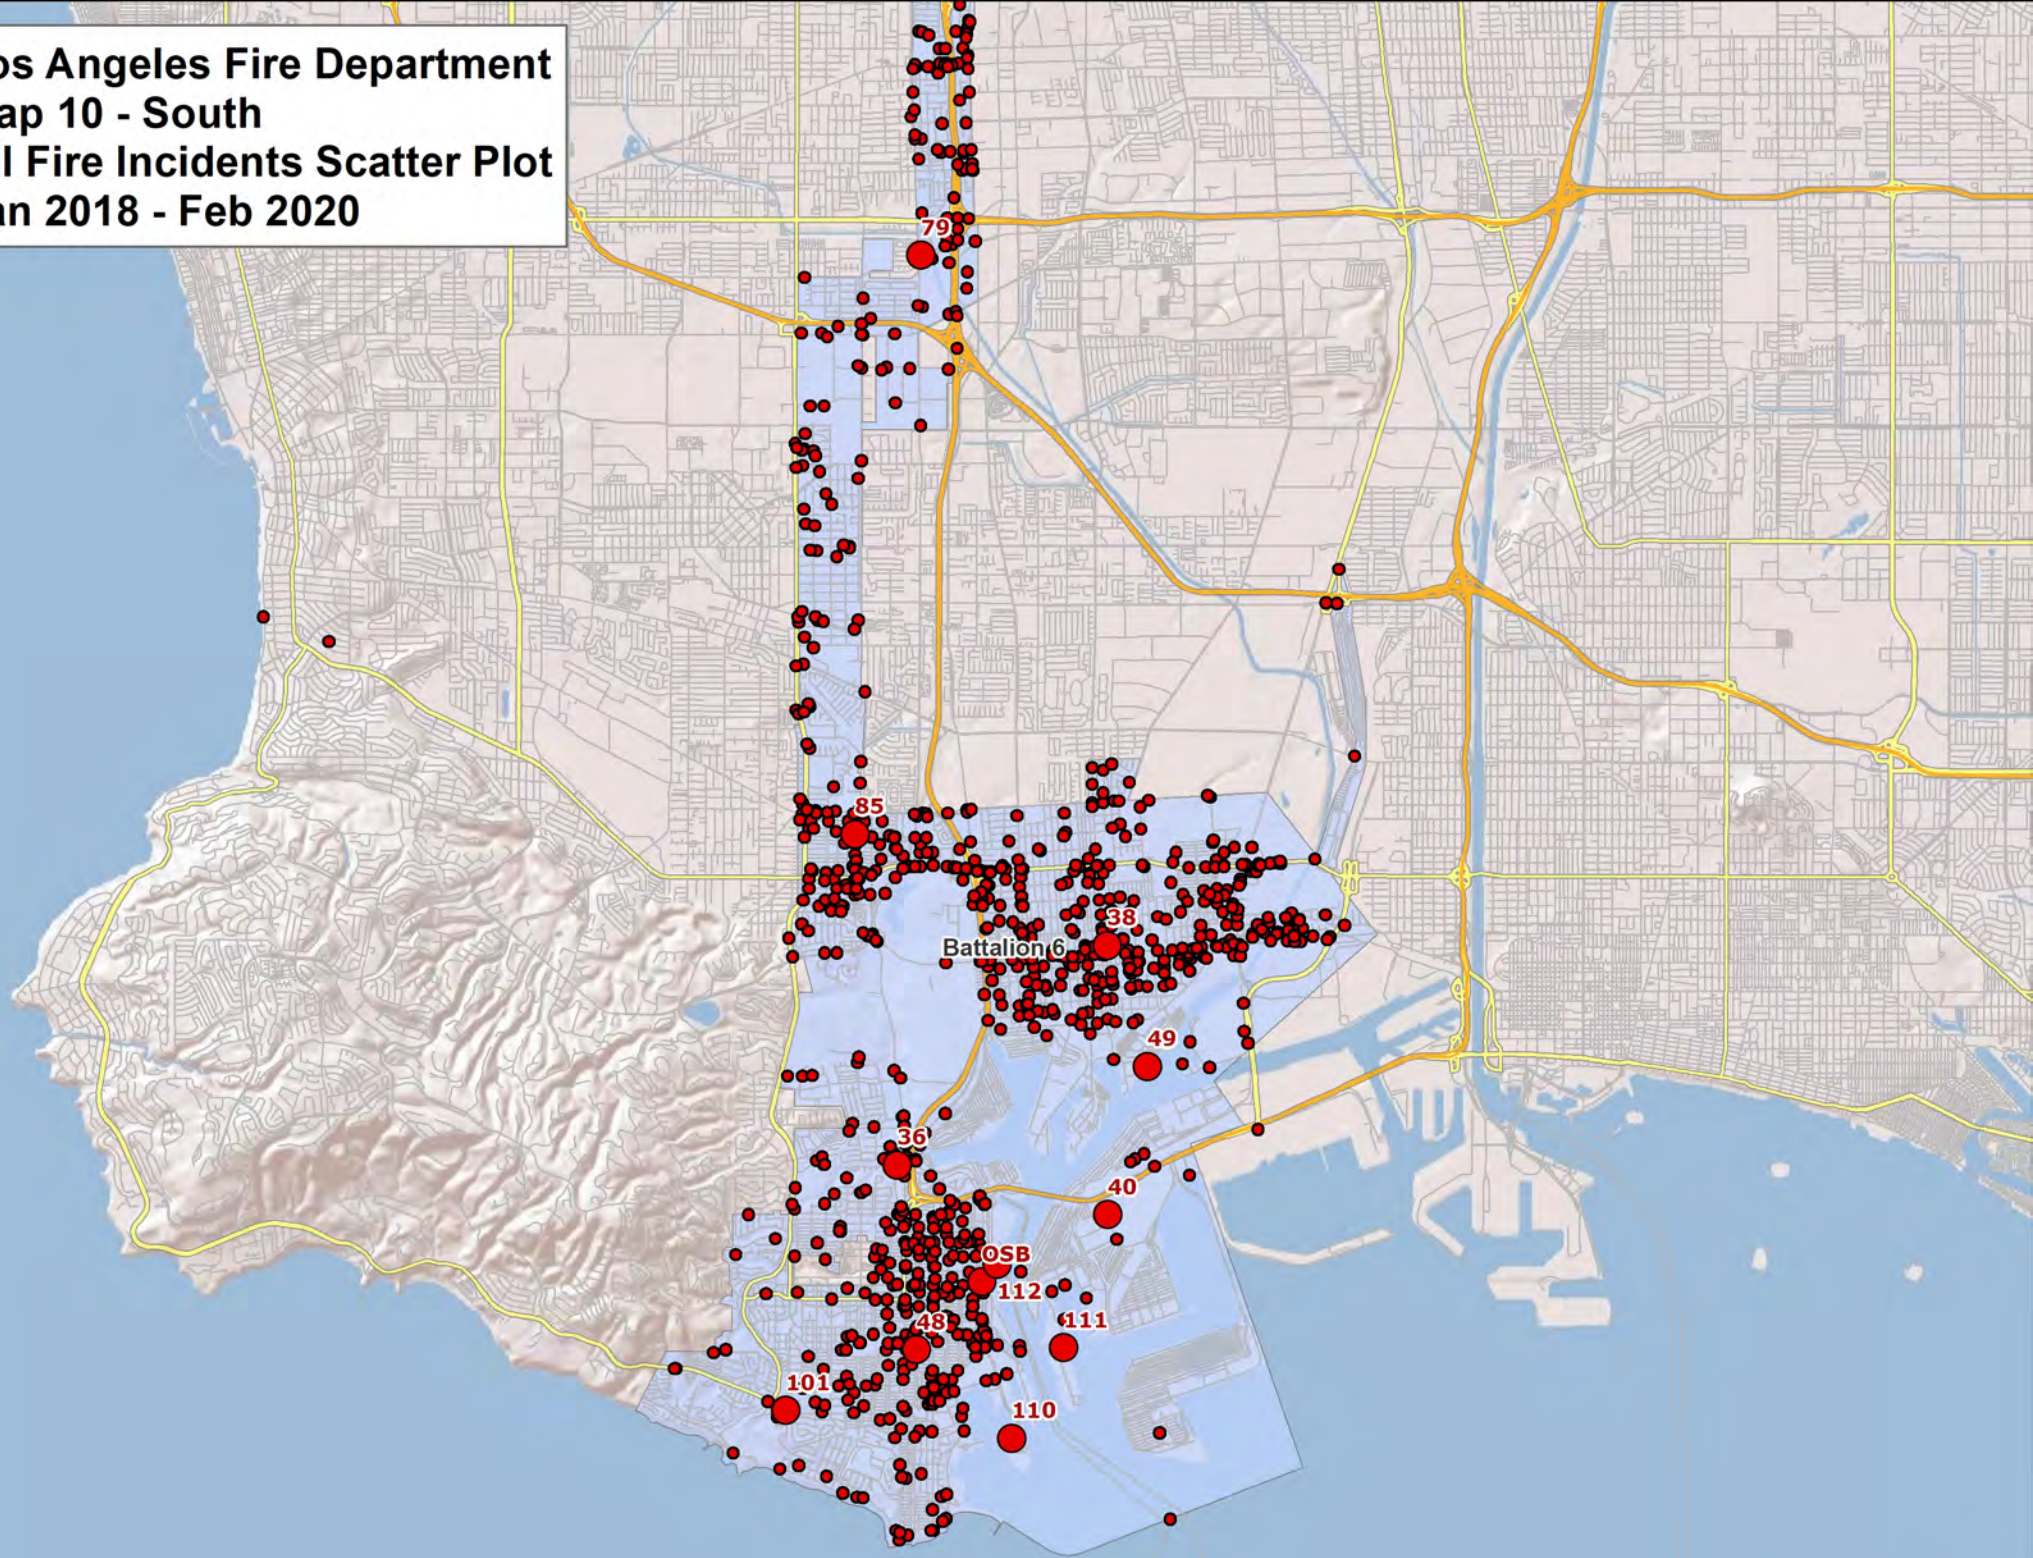

**Los Angeles Fire Department  
Map 10 - North  
All Fire Incidents Scatter Plot  
Jan 2018 - Feb 2020**

**Los Angeles Fire Department  
Map 10 - South  
All Fire Incidents Scatter Plot  
Jan 2018 - Feb 2020**

**Los Angeles Fire Department  
Map 11 - Central  
All Structure Fires Scatter Plot  
Jan 2018 - Feb 2020**

**Los Angeles Fire Department  
Map 11 - North  
All Structure Fires Scatter Plot  
Jan 2018 - Feb 2020**

**Los Angeles Fire Department  
Map 11 - South  
All Structure Fires Scatter Plot  
Jan 2018 - Feb 2020**

**Los Angeles Fire Department  
Map 12 - Central  
All EMS/Rescue Hotspots  
Jan 2018 - Feb 2020**

**Los Angeles Fire Department  
Map 14 - South  
All Structure Fire Hotspots  
Jan 2018 - Feb 2020**