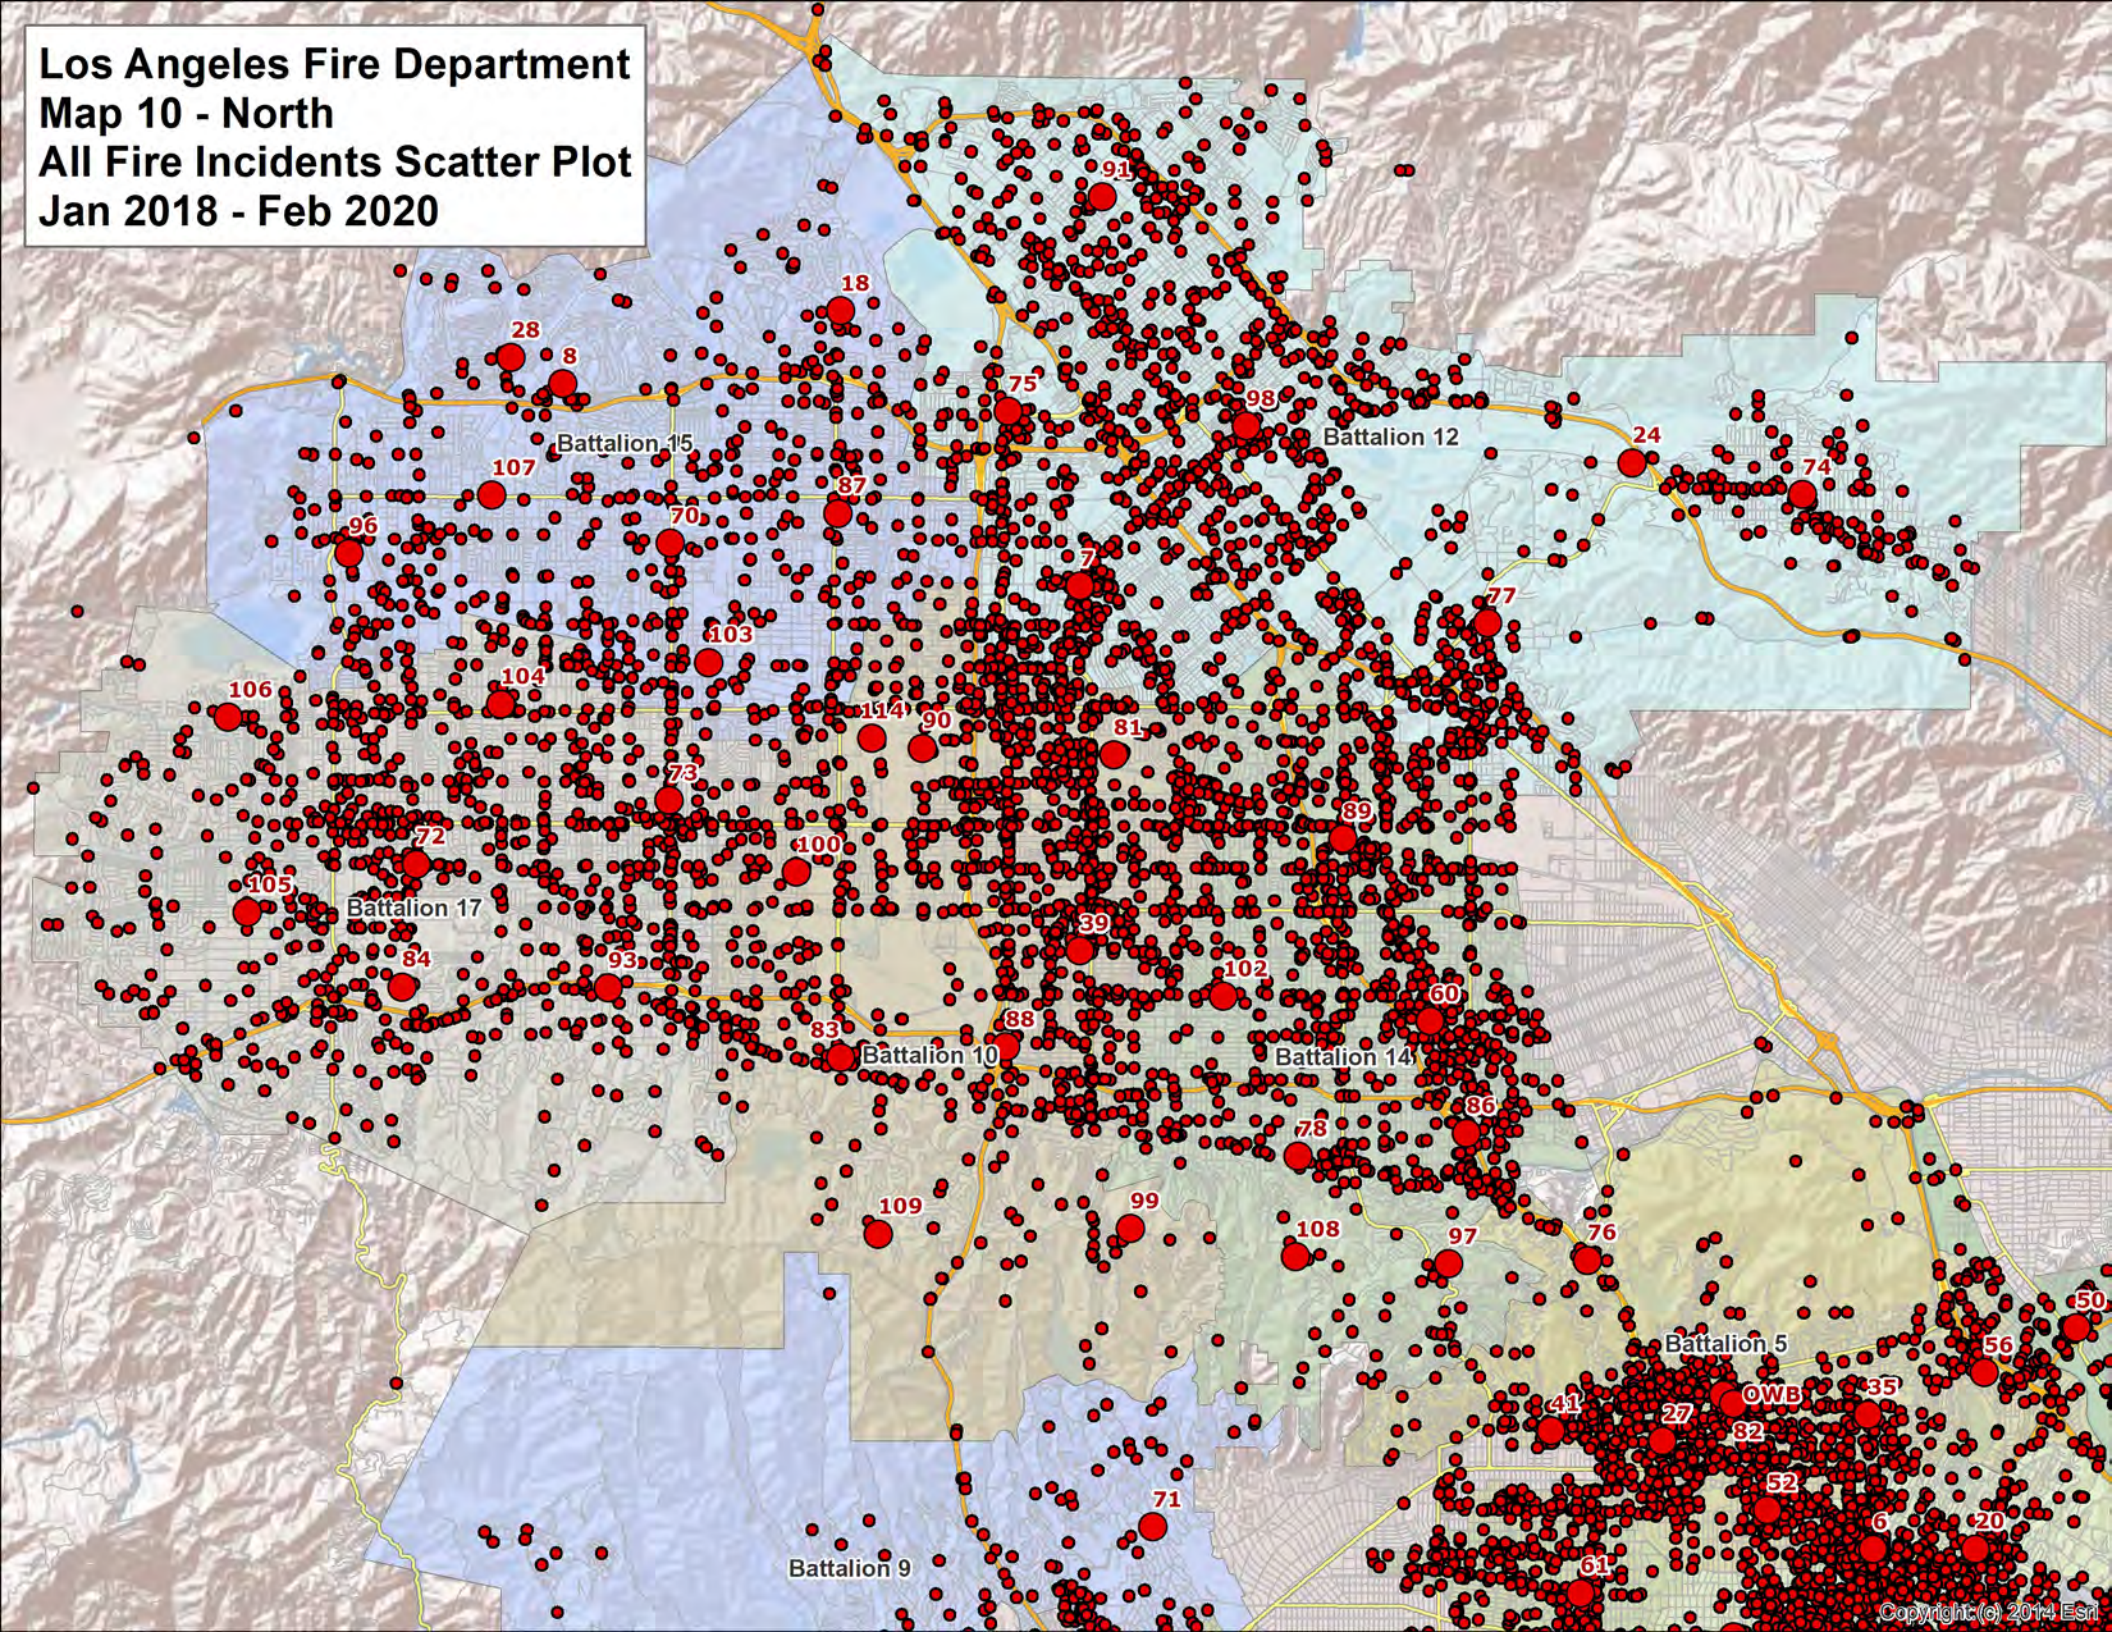

**Los Angeles Fire Department  
Map 10 - North  
All Fire Incidents Scatter Plot  
Jan 2018 - Feb 2020**

**Los Angeles Fire Department  
Map 10 - South  
All Fire Incidents Scatter Plot  
Jan 2018 - Feb 2020**

**Los Angeles Fire Department  
Map 11 - Central  
All Structure Fires Scatter Plot  
Jan 2018 - Feb 2020**

**Los Angeles Fire Department  
Map 11 - North  
All Structure Fires Scatter Plot  
Jan 2018 - Feb 2020**

**Los Angeles Fire Department  
Map 12 - North  
All EMS/Rescue Hotspots  
Jan 2018 - Feb 2020**

**Los Angeles Fire Department  
Map 12 - South  
All EMS/Rescue Hotspots  
Jan 2018 - Feb 2020**

**Los Angeles Fire Department  
Map 13 - Central  
All Fires Hotspots  
Jan 2018 - Feb 2020**

**Los Angeles Fire Department  
Map 14 - South  
All Structure Fire Hotspots  
Jan 2018 - Feb 2020**