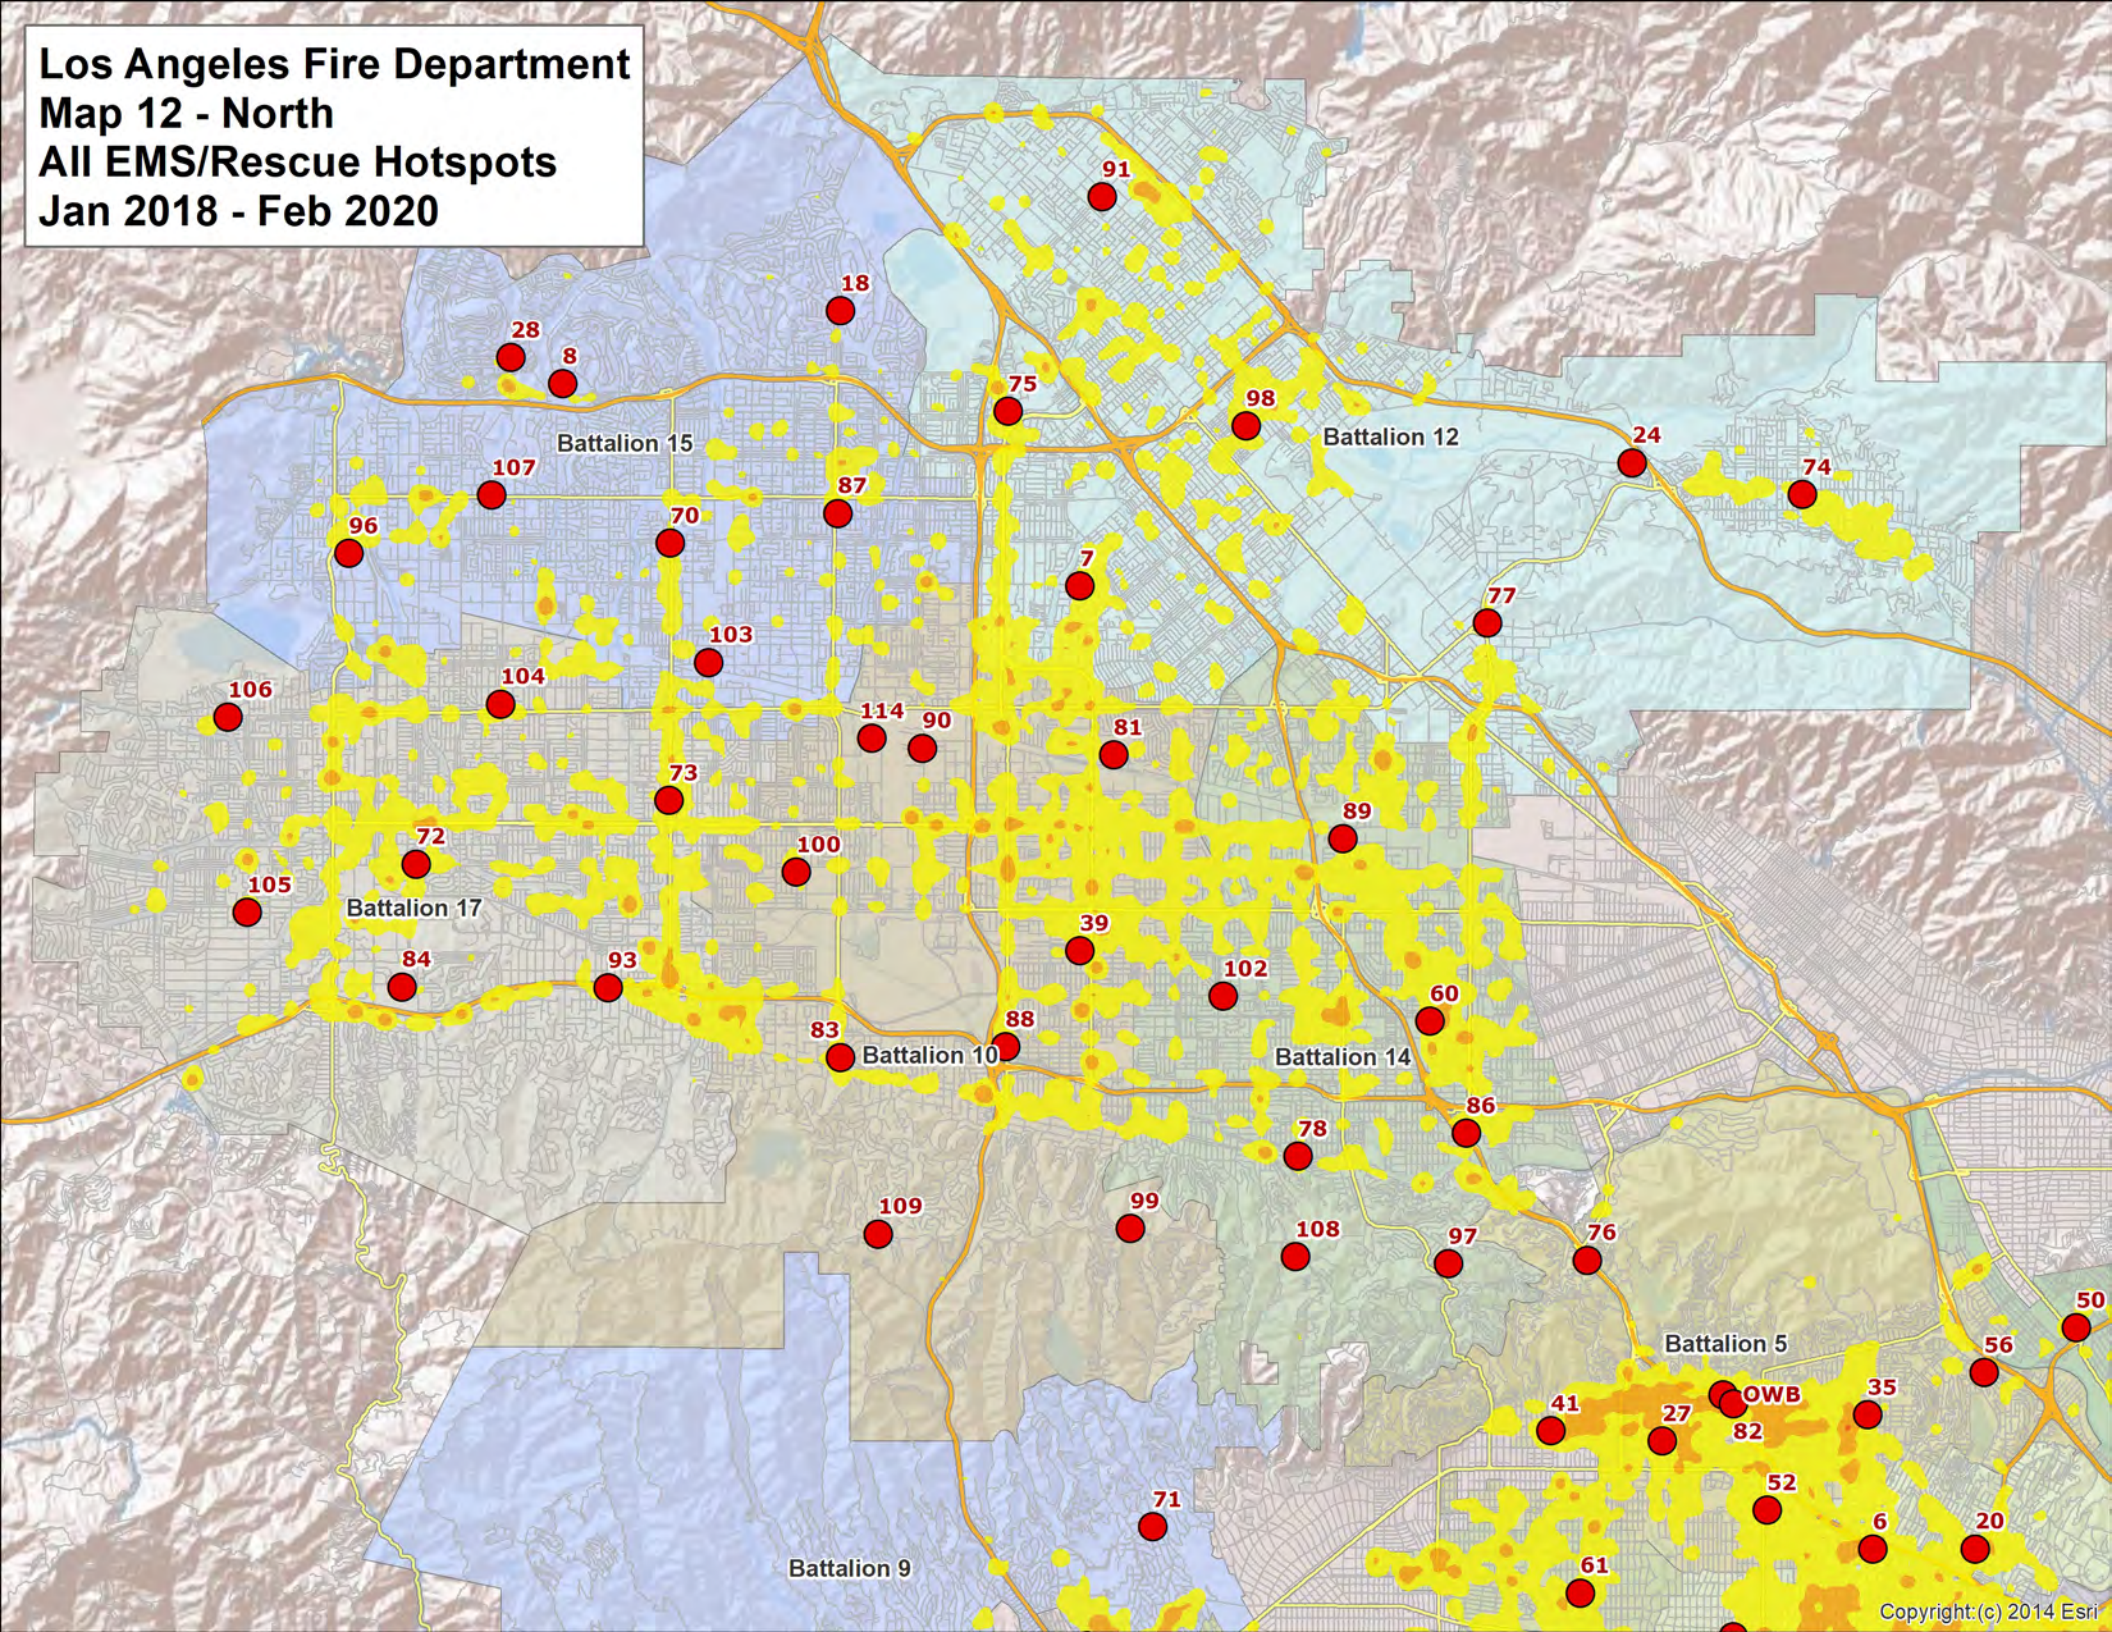

**Los Angeles Fire Department  
Map 11 - South  
All Structure Fires Scatter Plot  
Jan 2018 - Feb 2020**

**Los Angeles Fire Department  
Map 12 - Central  
All EMS/Rescue Hotspots  
Jan 2018 - Feb 2020**

**Los Angeles Fire Department  
Map 12 - North  
All EMS/Rescue Hotspots  
Jan 2018 - Feb 2020**

**Los Angeles Fire Department  
Map 12 - South  
All EMS/Rescue Hotspots  
Jan 2018 - Feb 2020**

**Los Angeles Fire Department  
Map 13 - Central  
All Fires Hotspots  
Jan 2018 - Feb 2020**

**Los Angeles Fire Department  
Map 13 - South  
All Fires Hotspots  
Jan 2018 - Feb 2020**

**Los Angeles Fire Department  
Map 14 - Central  
All Structure Fire Hotspots  
Jan 2018 - Feb 2020**

**Los Angeles Fire Department  
Map 14 - North  
All Structure Fire Hotspots  
Jan 2018 - Feb 2020**

**Los Angeles Fire Department  
Map 14 - South  
All Structure Fire Hotspots  
Jan 2018 - Feb 2020**