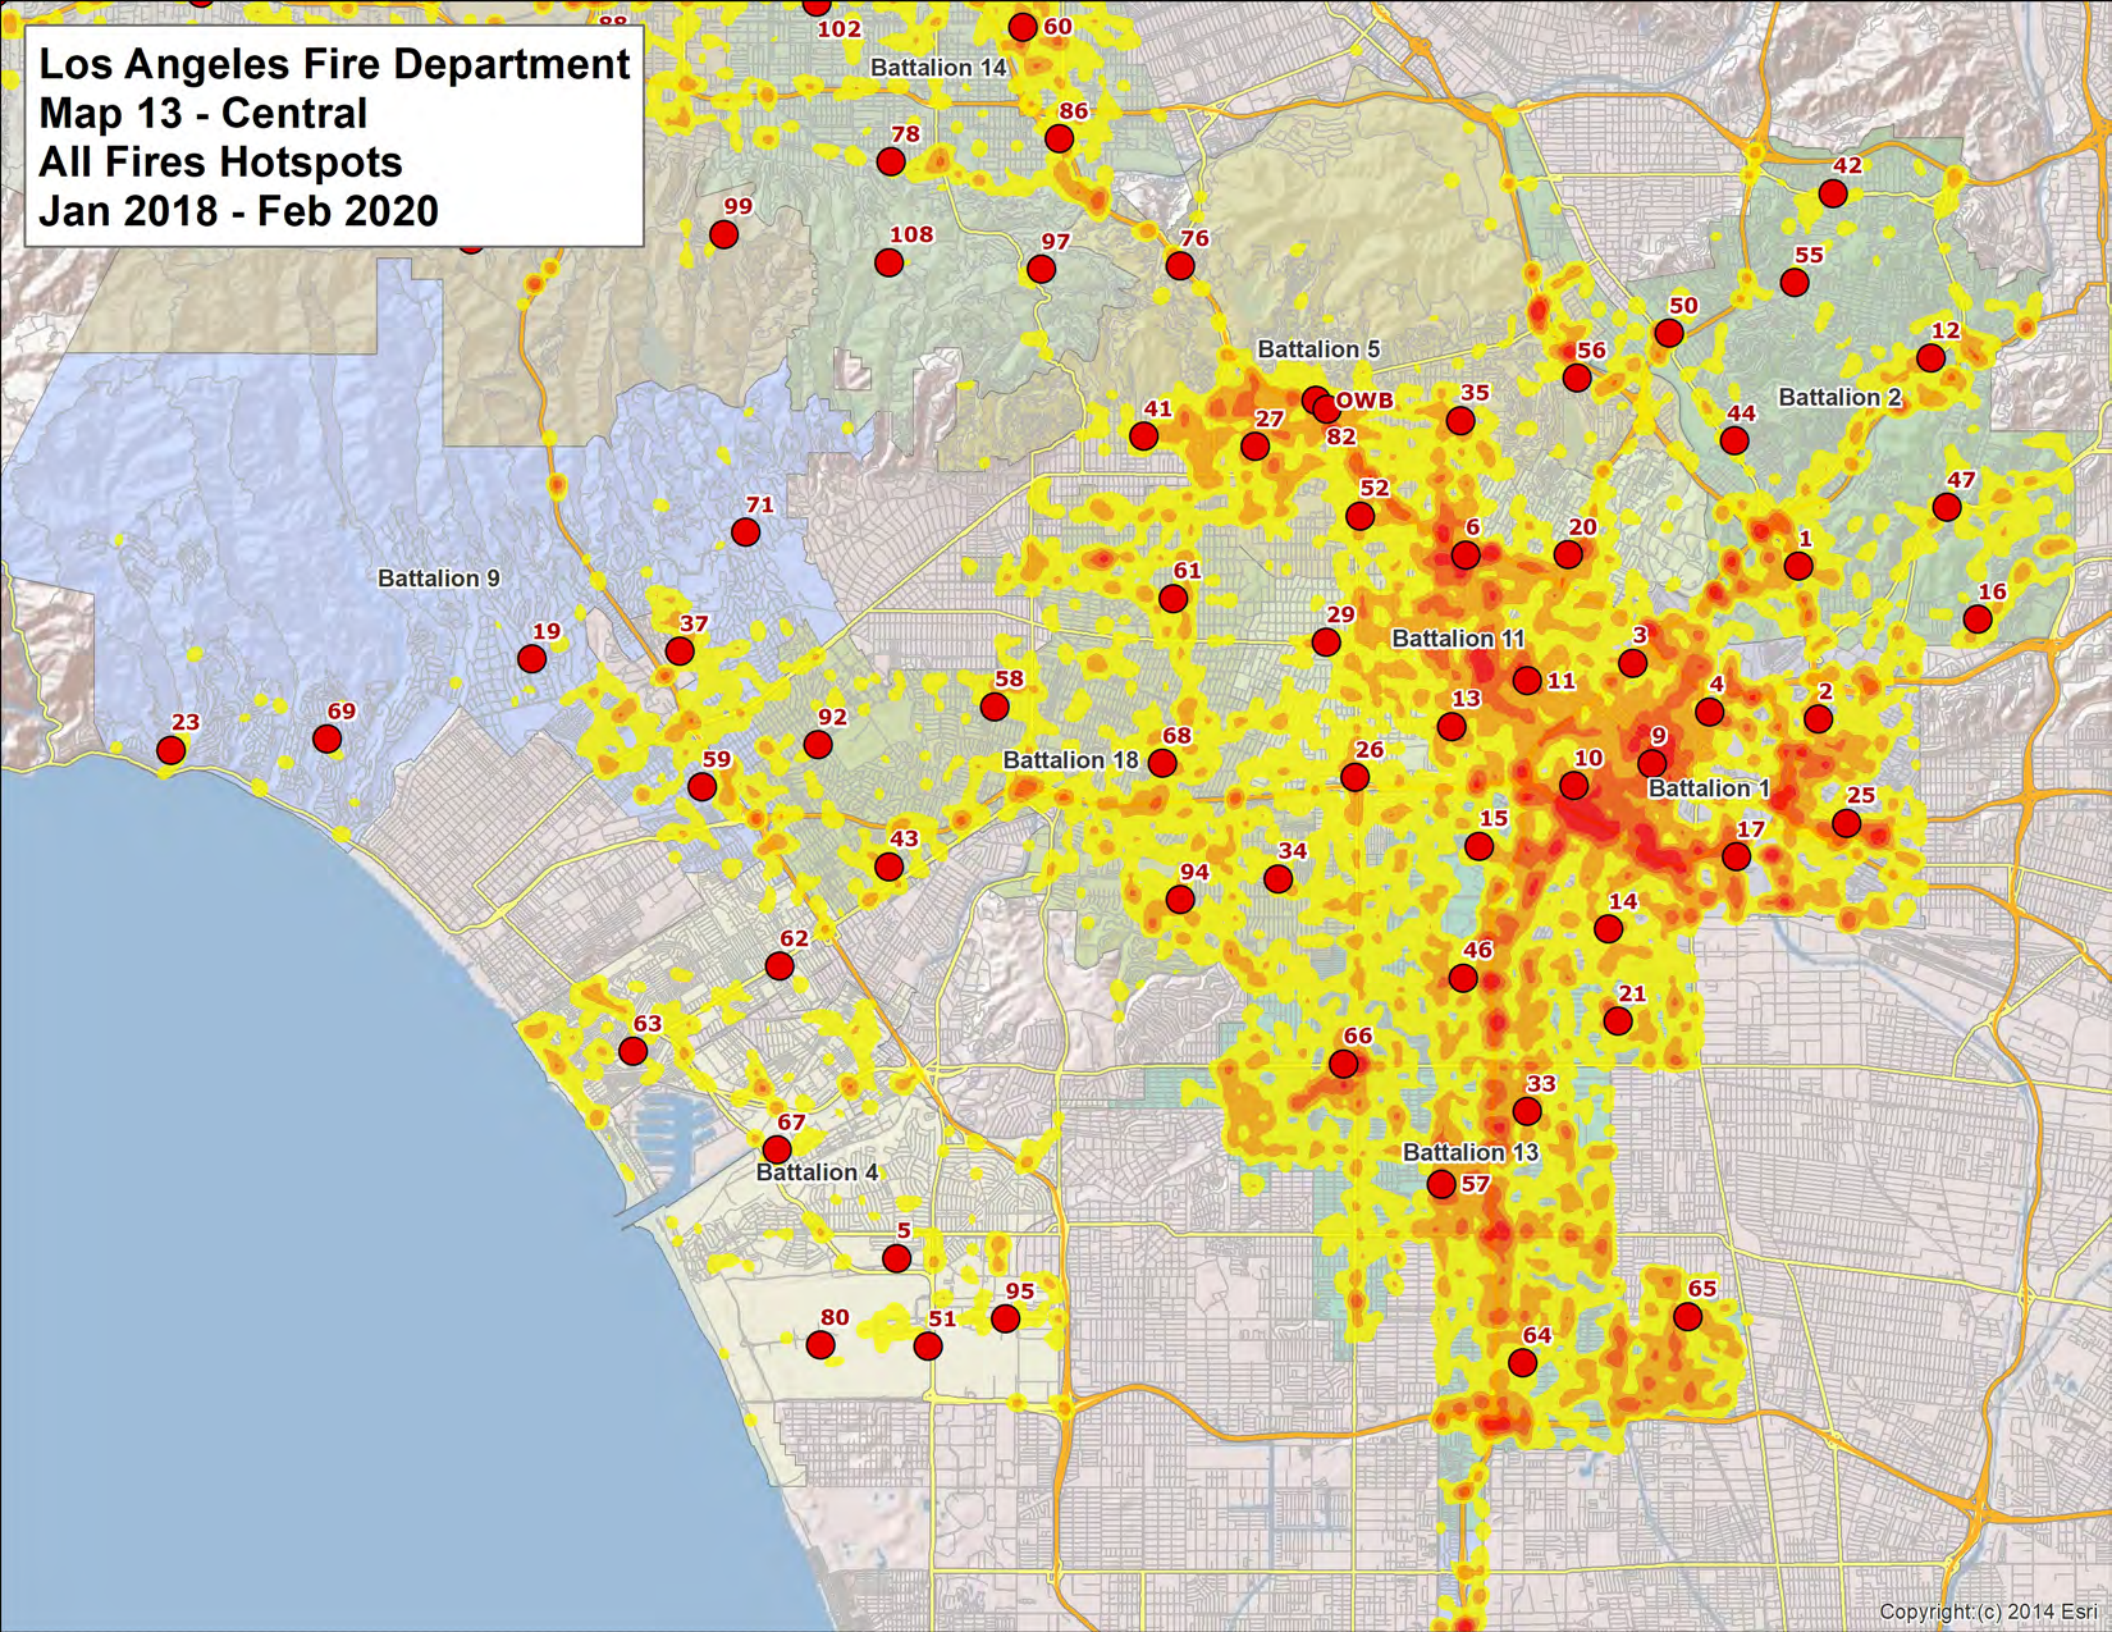

**Los Angeles Fire Department  
Map 11 - South  
All Structure Fires Scatter Plot  
Jan 2018 - Feb 2020**

**Los Angeles Fire Department  
Map 12 - Central  
All EMS/Rescue Hotspots  
Jan 2018 - Feb 2020**

**Los Angeles Fire Department  
Map 12 - North  
All EMS/Rescue Hotspots  
Jan 2018 - Feb 2020**

**Los Angeles Fire Department  
Map 12 - South  
All EMS/Rescue Hotspots  
Jan 2018 - Feb 2020**

**Los Angeles Fire Department  
Map 13 - Central  
All Fires Hotspots  
Jan 2018 - Feb 2020**

**Los Angeles Fire Department  
Map 13 - South  
All Fires Hotspots  
Jan 2018 - Feb 2020**

**Los Angeles Fire Department  
Map 14 - Central  
All Structure Fire Hotspots  
Jan 2018 - Feb 2020**

**Los Angeles Fire Department  
Map 14 - North  
All Structure Fire Hotspots  
Jan 2018 - Feb 2020**

**Los Angeles Fire Department  
Map 14 - South  
All Structure Fire Hotspots  
Jan 2018 - Feb 2020**