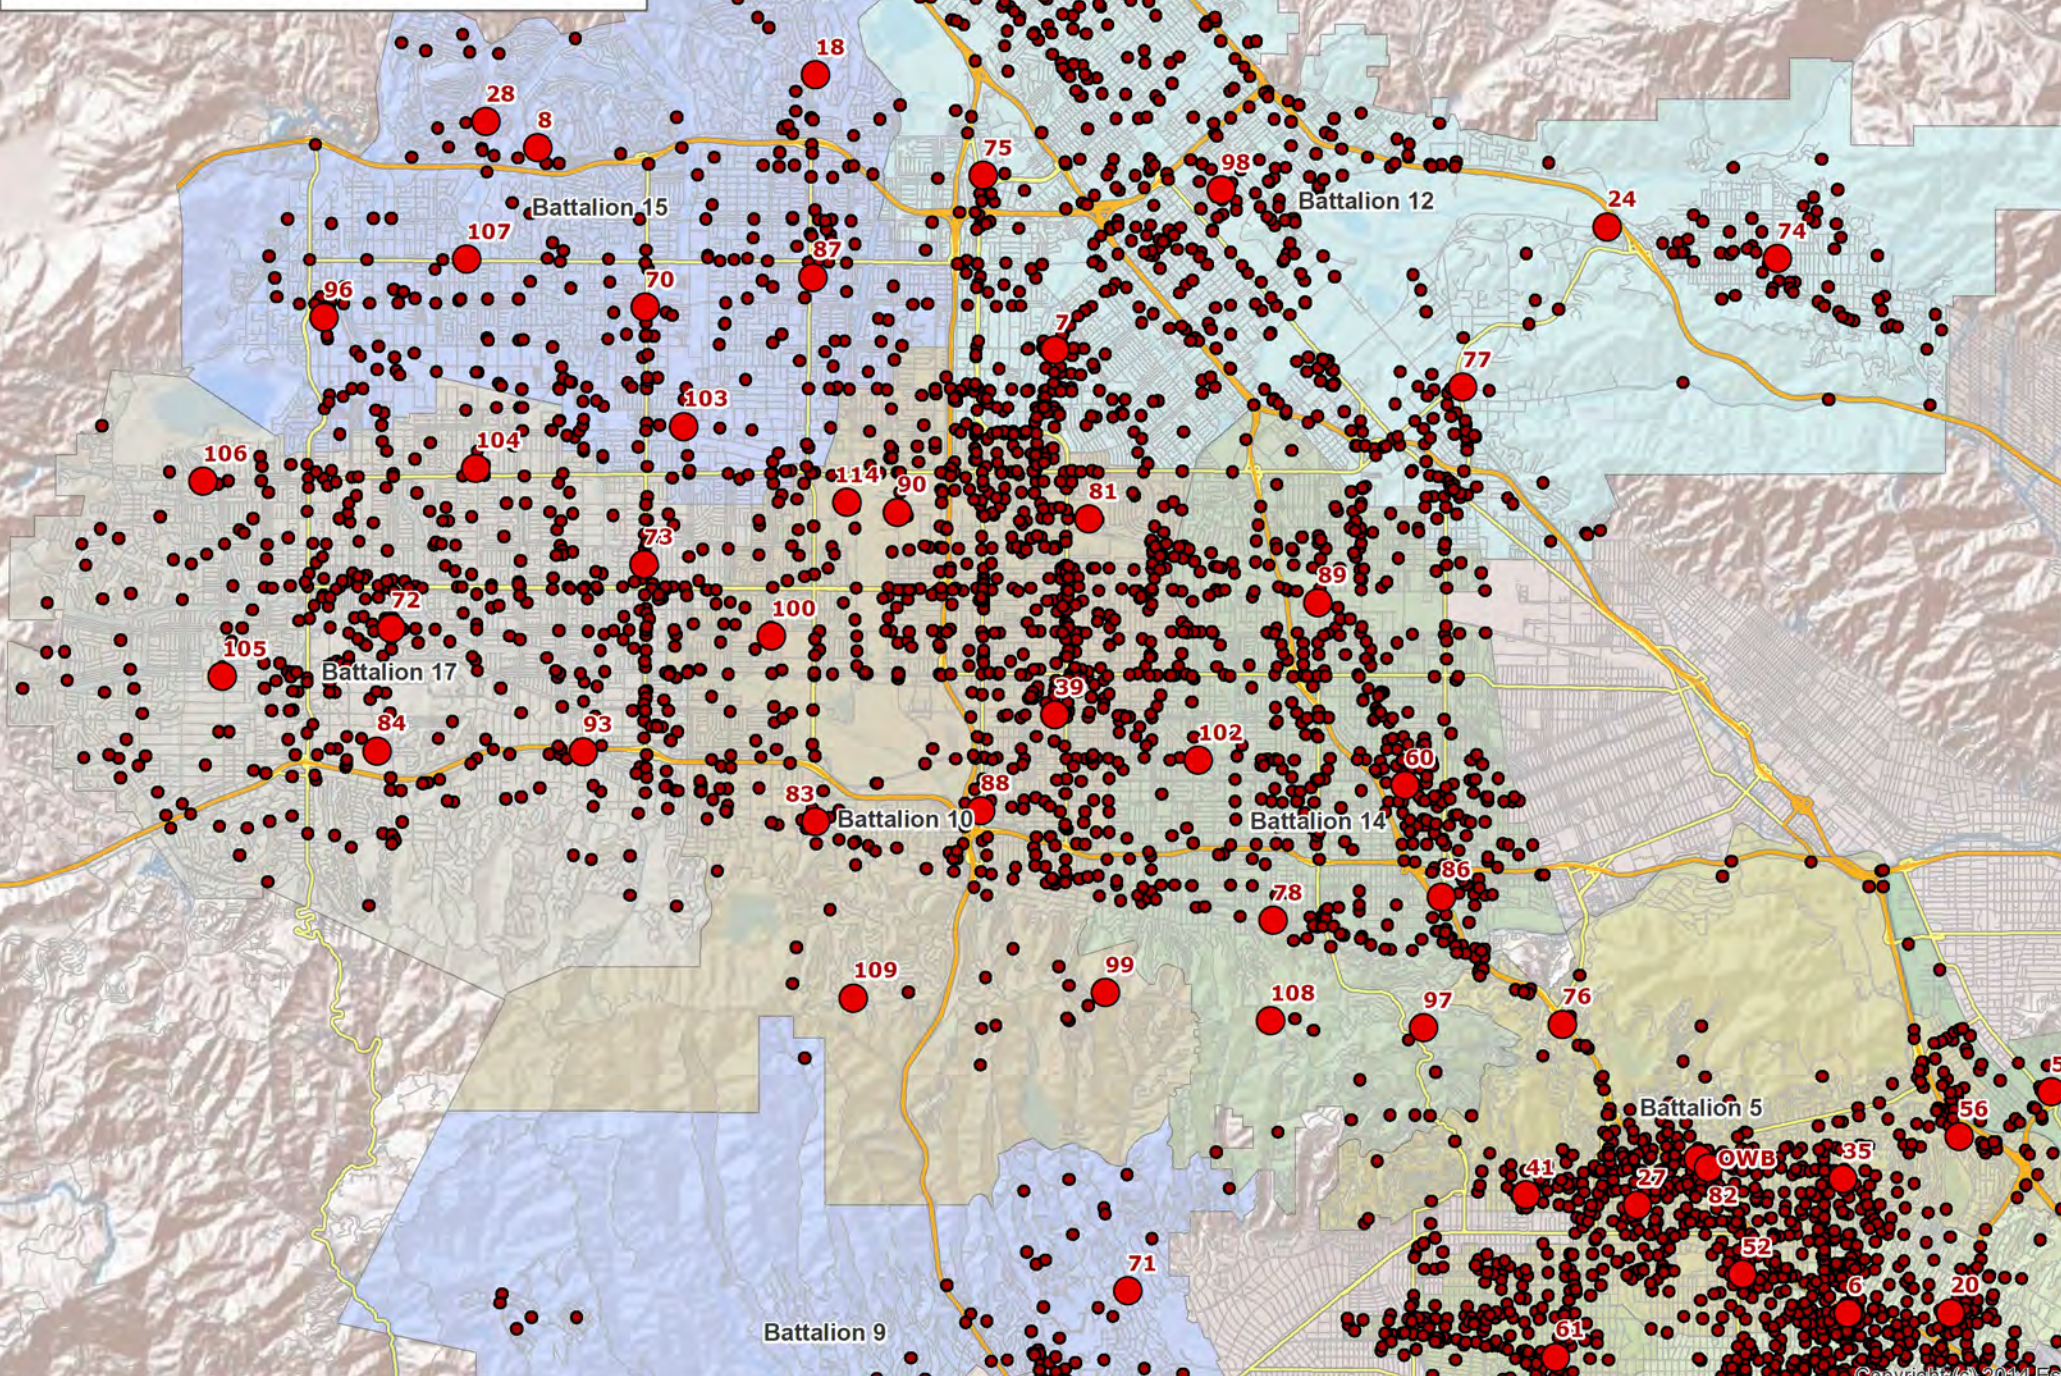

**Los Angeles Fire Department  
Map 10 - North  
All Fire Incidents Scatter Plot  
Jan 2018 - Feb 2020**

**Los Angeles Fire Department  
Map 10 - South  
All Fire Incidents Scatter Plot  
Jan 2018 - Feb 2020**

**Los Angeles Fire Department  
Map 11 - South  
All Structure Fires Scatter Plot  
Jan 2018 - Feb 2020**

**Los Angeles Fire Department  
Map 12 - Central  
All EMS/Rescue Hotspots  
Jan 2018 - Feb 2020**

**Los Angeles Fire Department  
Map 12 - North  
All EMS/Rescue Hotspots  
Jan 2018 - Feb 2020**

**Los Angeles Fire Department  
Map 12 - South  
All EMS/Rescue Hotspots  
Jan 2018 - Feb 2020**

**Los Angeles Fire Department  
Map 13 - Central  
All Fires Hotspots  
Jan 2018 - Feb 2020**

**Los Angeles Fire Department  
Map 14 - South  
All Structure Fire Hotspots  
Jan 2018 - Feb 2020**