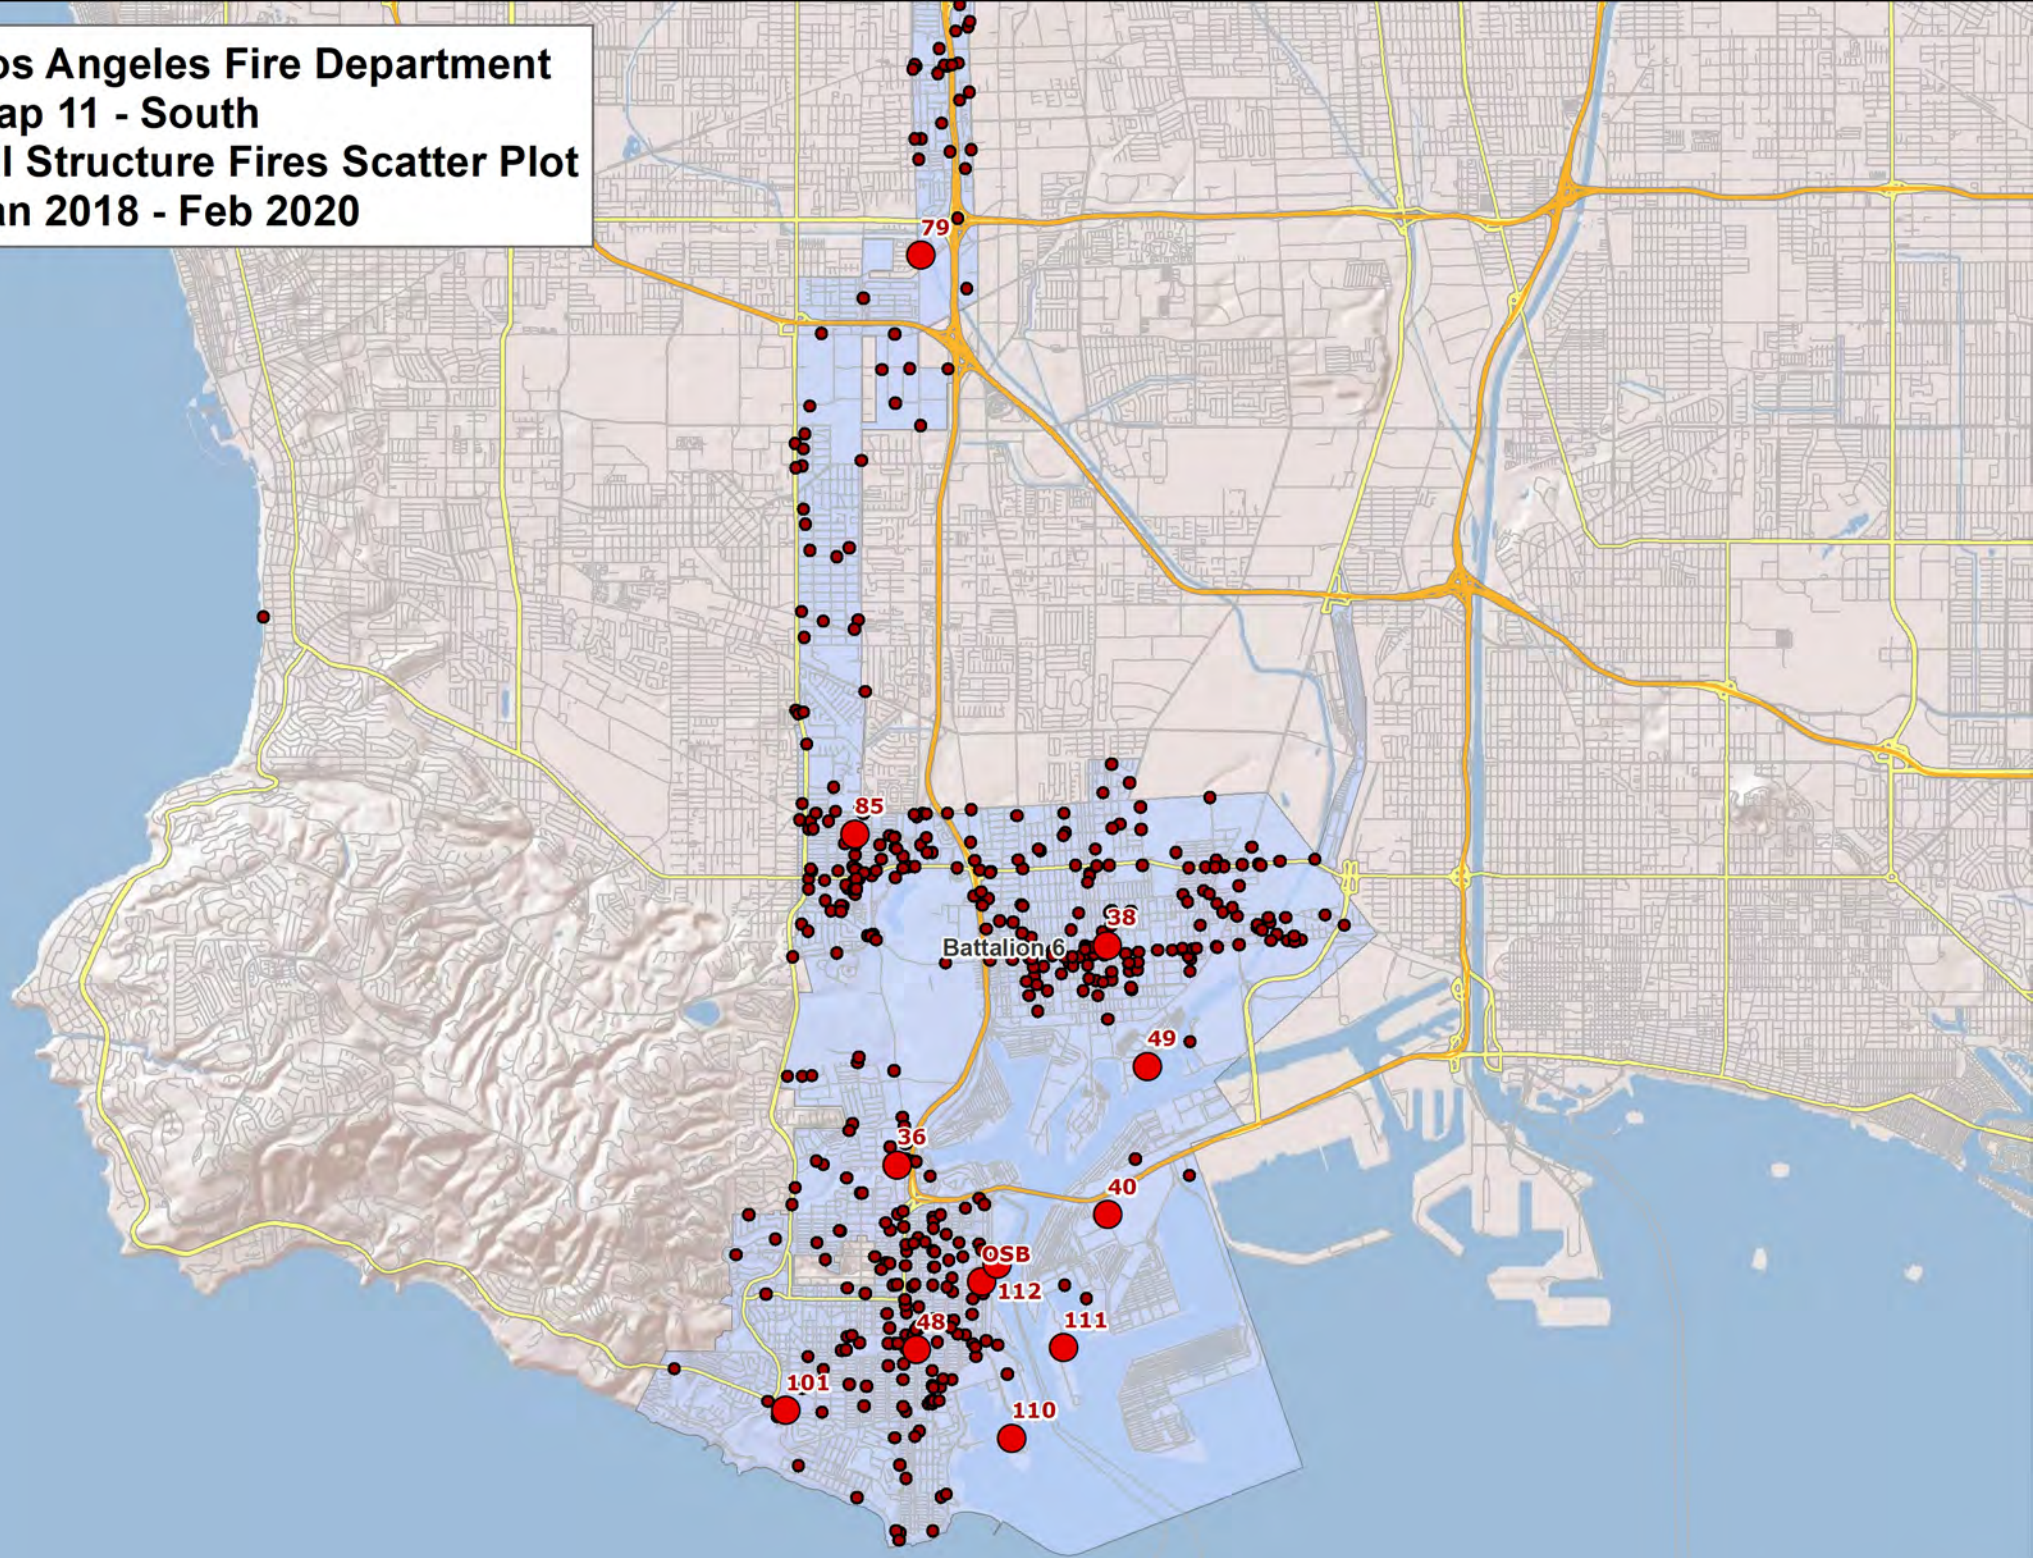

**Los Angeles Fire Department  
Map 10 - North  
All Fire Incidents Scatter Plot  
Jan 2018 - Feb 2020**

**Los Angeles Fire Department  
Map 10 - South  
All Fire Incidents Scatter Plot  
Jan 2018 - Feb 2020**

**Los Angeles Fire Department  
Map 11 - Central  
All Structure Fires Scatter Plot  
Jan 2018 - Feb 2020**

**Los Angeles Fire Department  
Map 11 - North  
All Structure Fires Scatter Plot  
Jan 2018 - Feb 2020**

**Los Angeles Fire Department  
Map 11 - South  
All Structure Fires Scatter Plot  
Jan 2018 - Feb 2020**

**Los Angeles Fire Department  
Map 12 - Central  
All EMS/Rescue Hotspots  
Jan 2018 - Feb 2020**

**Los Angeles Fire Department  
Map 14 - South  
All Structure Fire Hotspots  
Jan 2018 - Feb 2020**