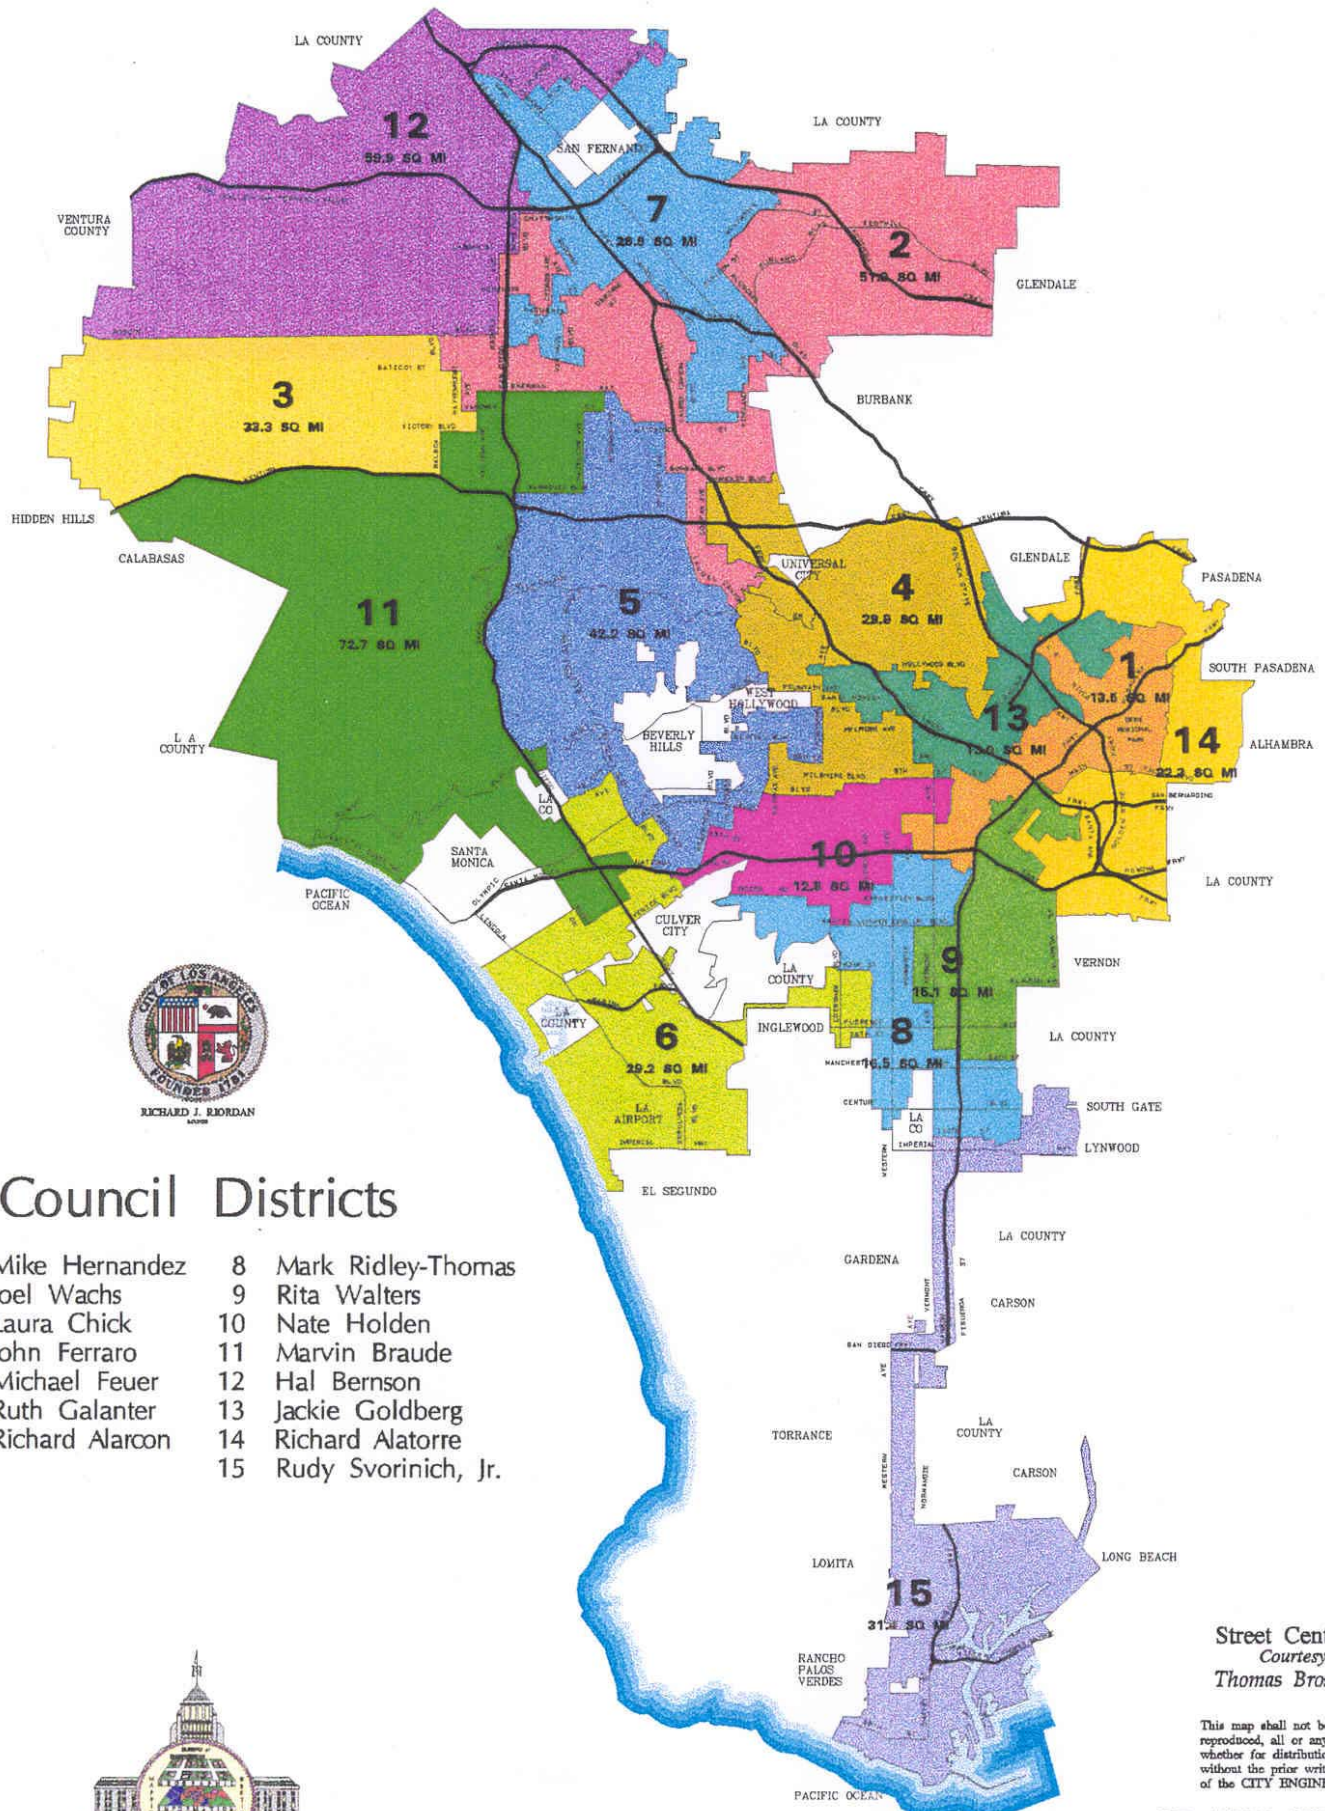

Los Angeles City Council Districts

Council Districts

1 Mike Hernandez	8 Mark Ridley-Thomas
2 Joel Wachs	9 Rita Walters
3 Laura Chick	10 Nate Holden
4 John Ferraro	11 Marvin Braude
5 Michael Feuer	12 Hal Bernson
6 Ruth Galanter	13 Jackie Goldberg
7 Richard Alarcon	14 Richard Alatorre
	15 Rudy Svorinich, Jr.