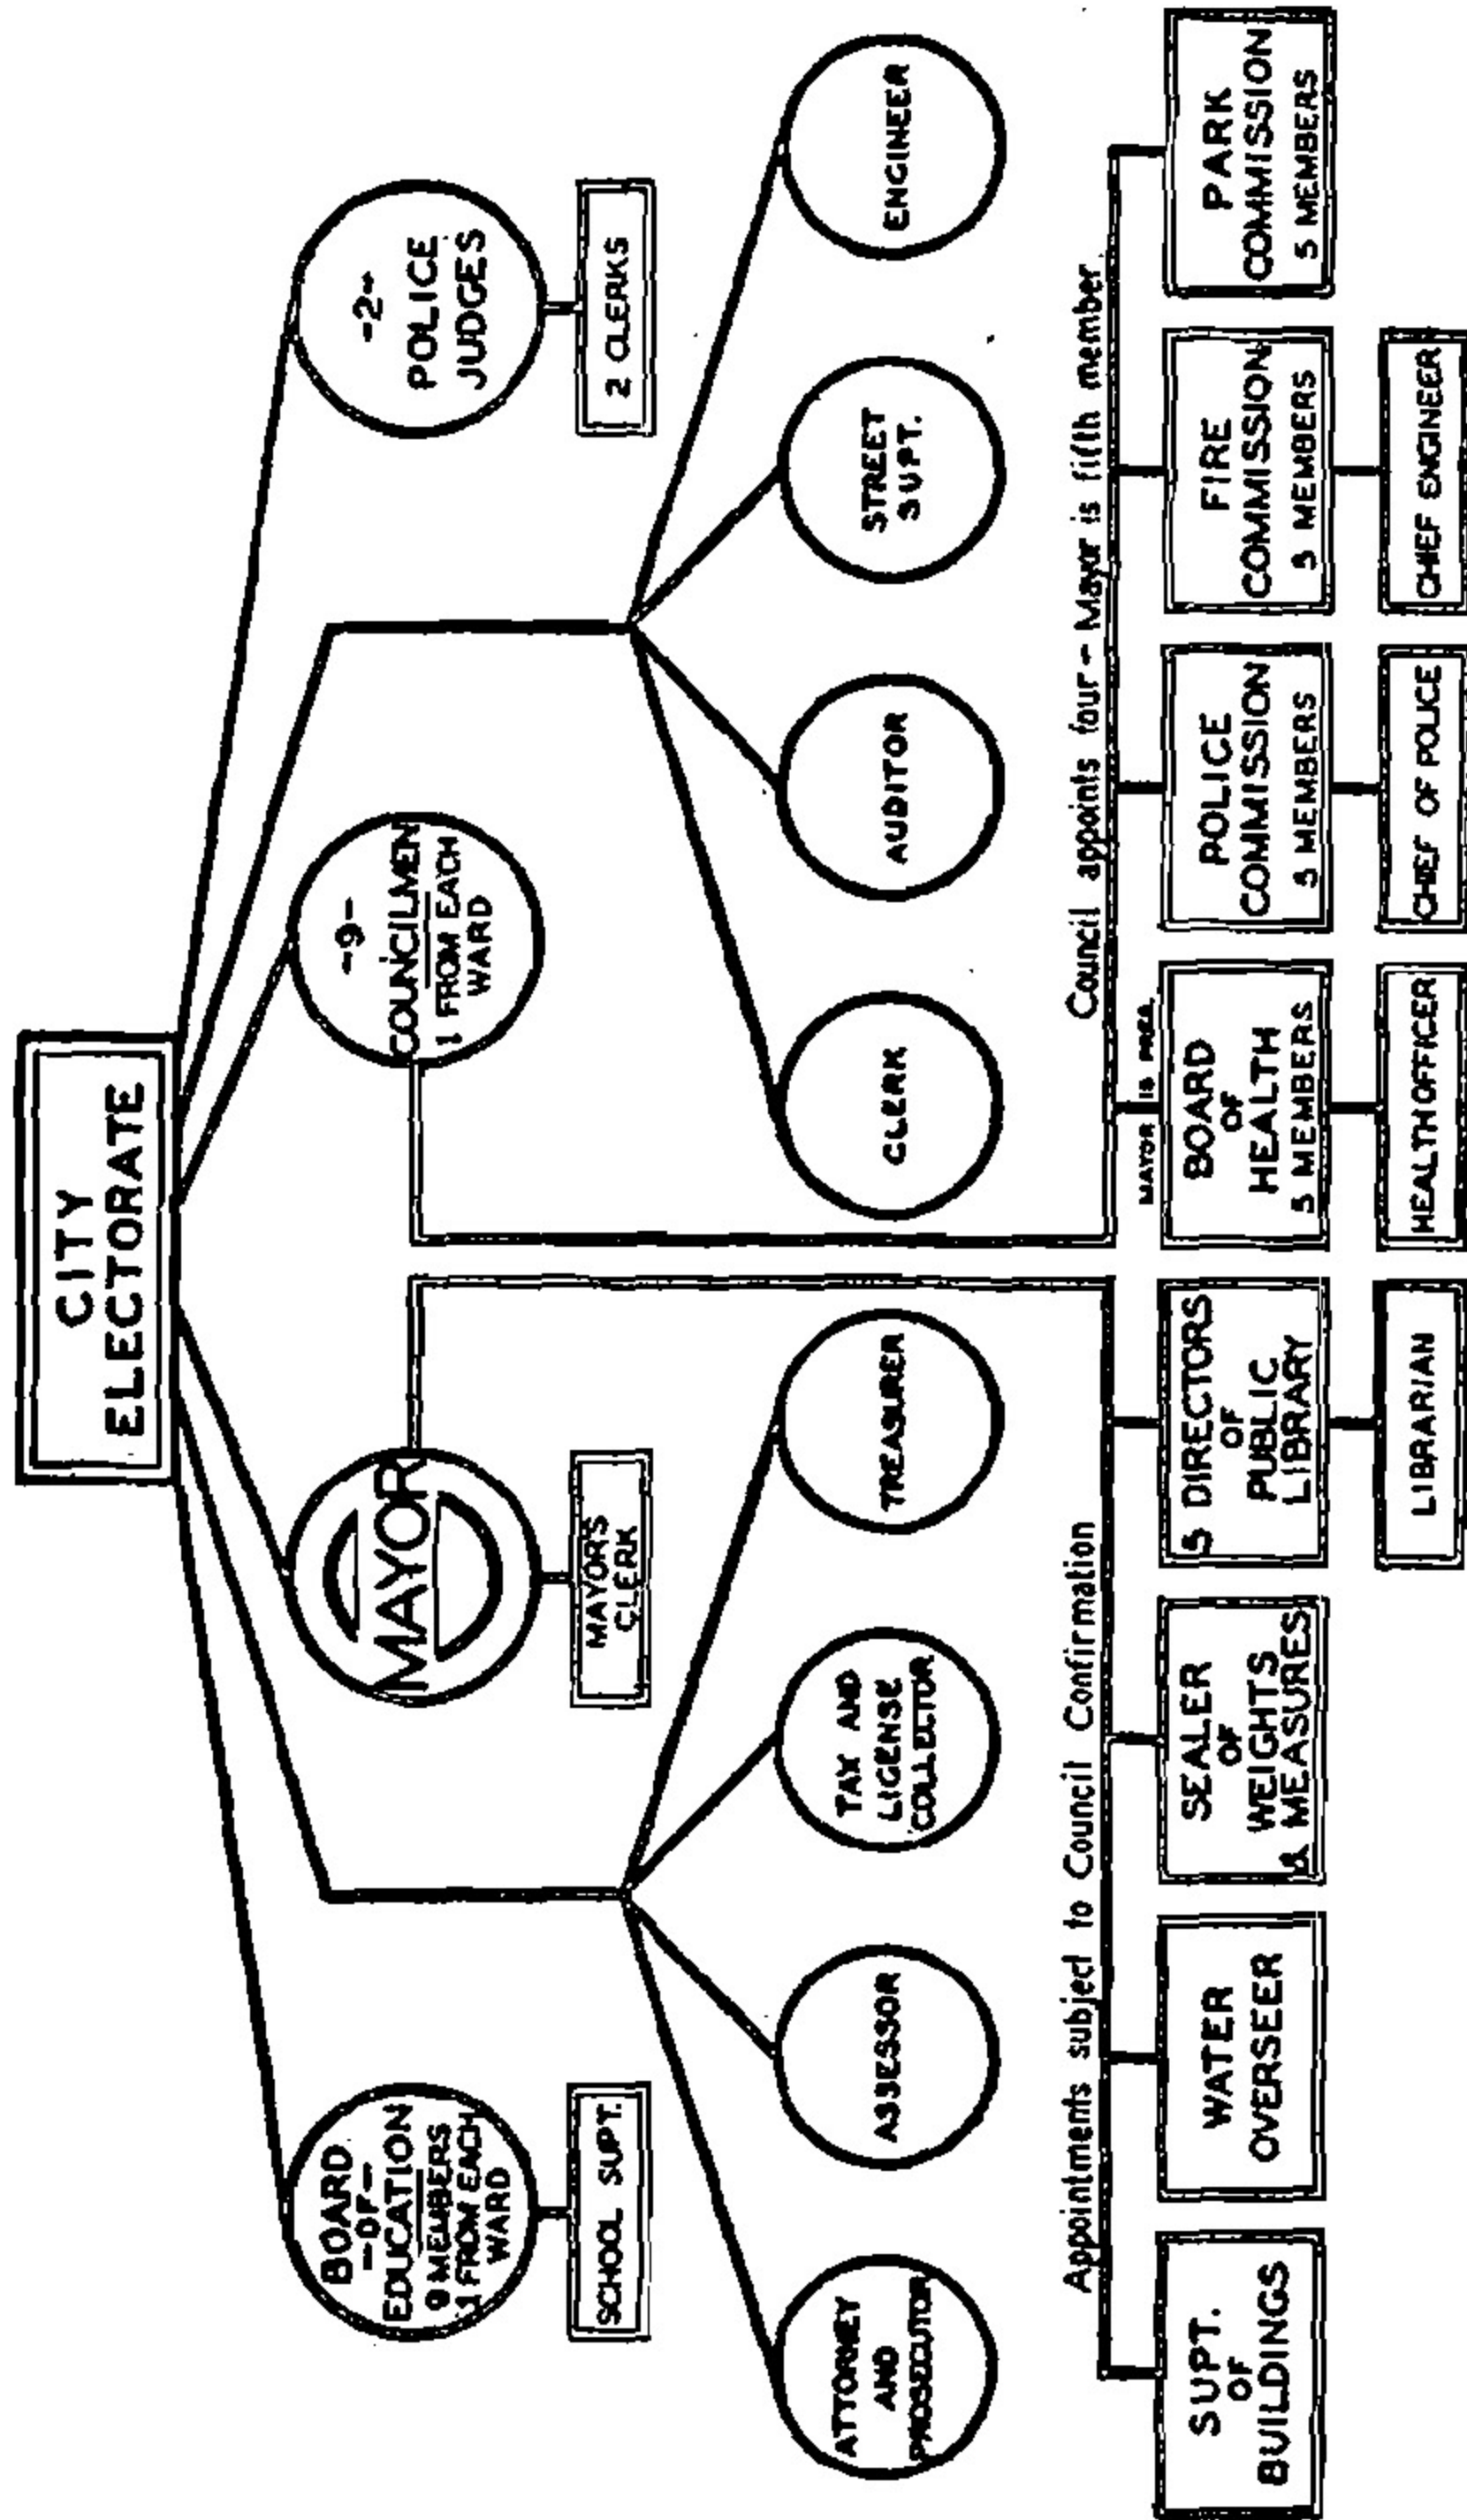

CHART SHOWING
CHARTER ORGANIZATION
 OF
CITY OF LOS ANGELES
 YEAR 1889

PREPARED BY BURTON L. MURDER

AS. WEAVER CRAFTSMAN